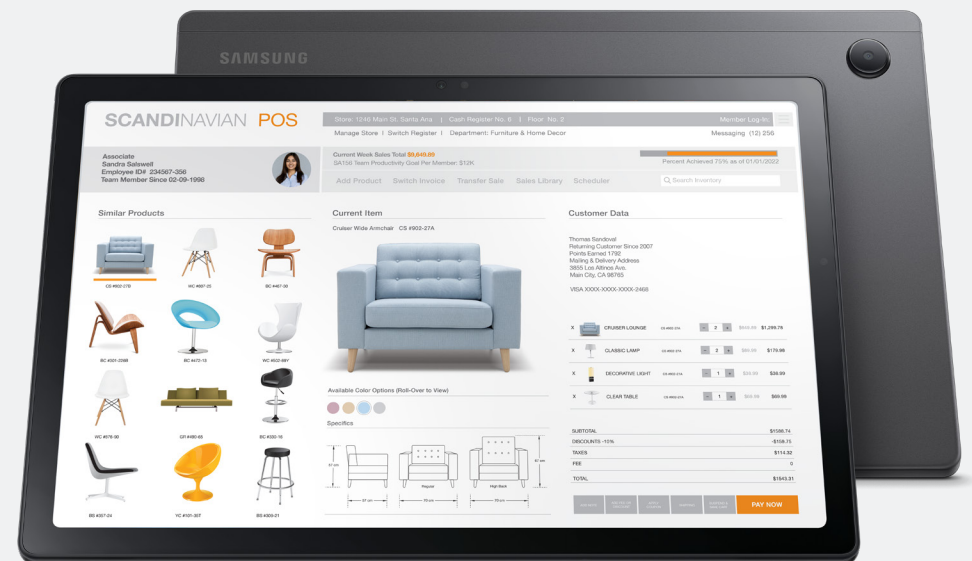

Mobile productivity for all

Intuitive and powerful performance

Features like an immersive 10.5" display, long-lasting battery, easy one-handed use and a versatile camera with an auto-focus rear camera will enhance your workday.

Galaxy Tab A8

Equip the entire team to work more seamlessly from virtually anywhere

Intuitive and powerful performance

Immersive 10.5" display

- Immersive 10.5" 1920 x 1200 WUXGA display lets you easily view images, presentations, documents and videoconferences with clarity
- Large screen offers plenty of room for multitasking

Enhanced camera with autofocus

- Enhanced 8MP rear camera with autofocus
- Easily take photos, scan and archive documents
- 5MP front camera is horizontally centered for better video conferencing

Premium audio