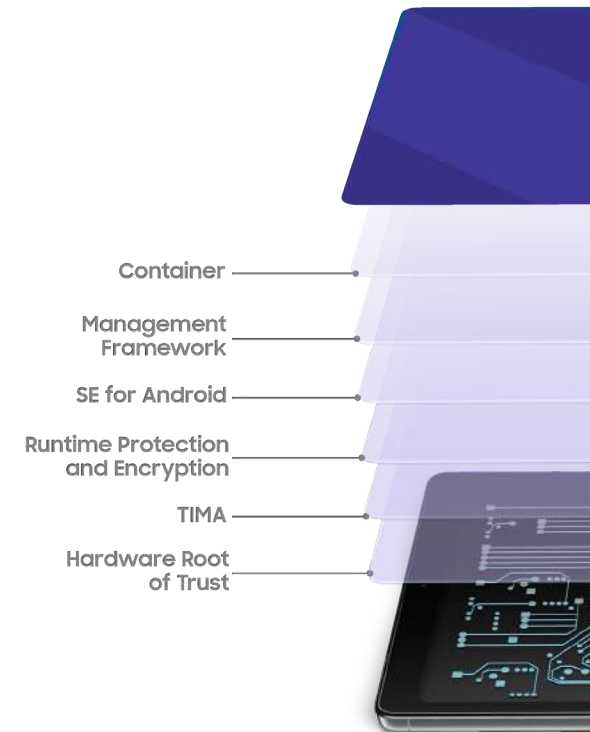

Total care. Total assurance. Total control.

- Samsung Care+ for Business has your back with hassle-free device repairs, an extended warranty of up to three years with coverage for accidental damages, plus real-time technical support.