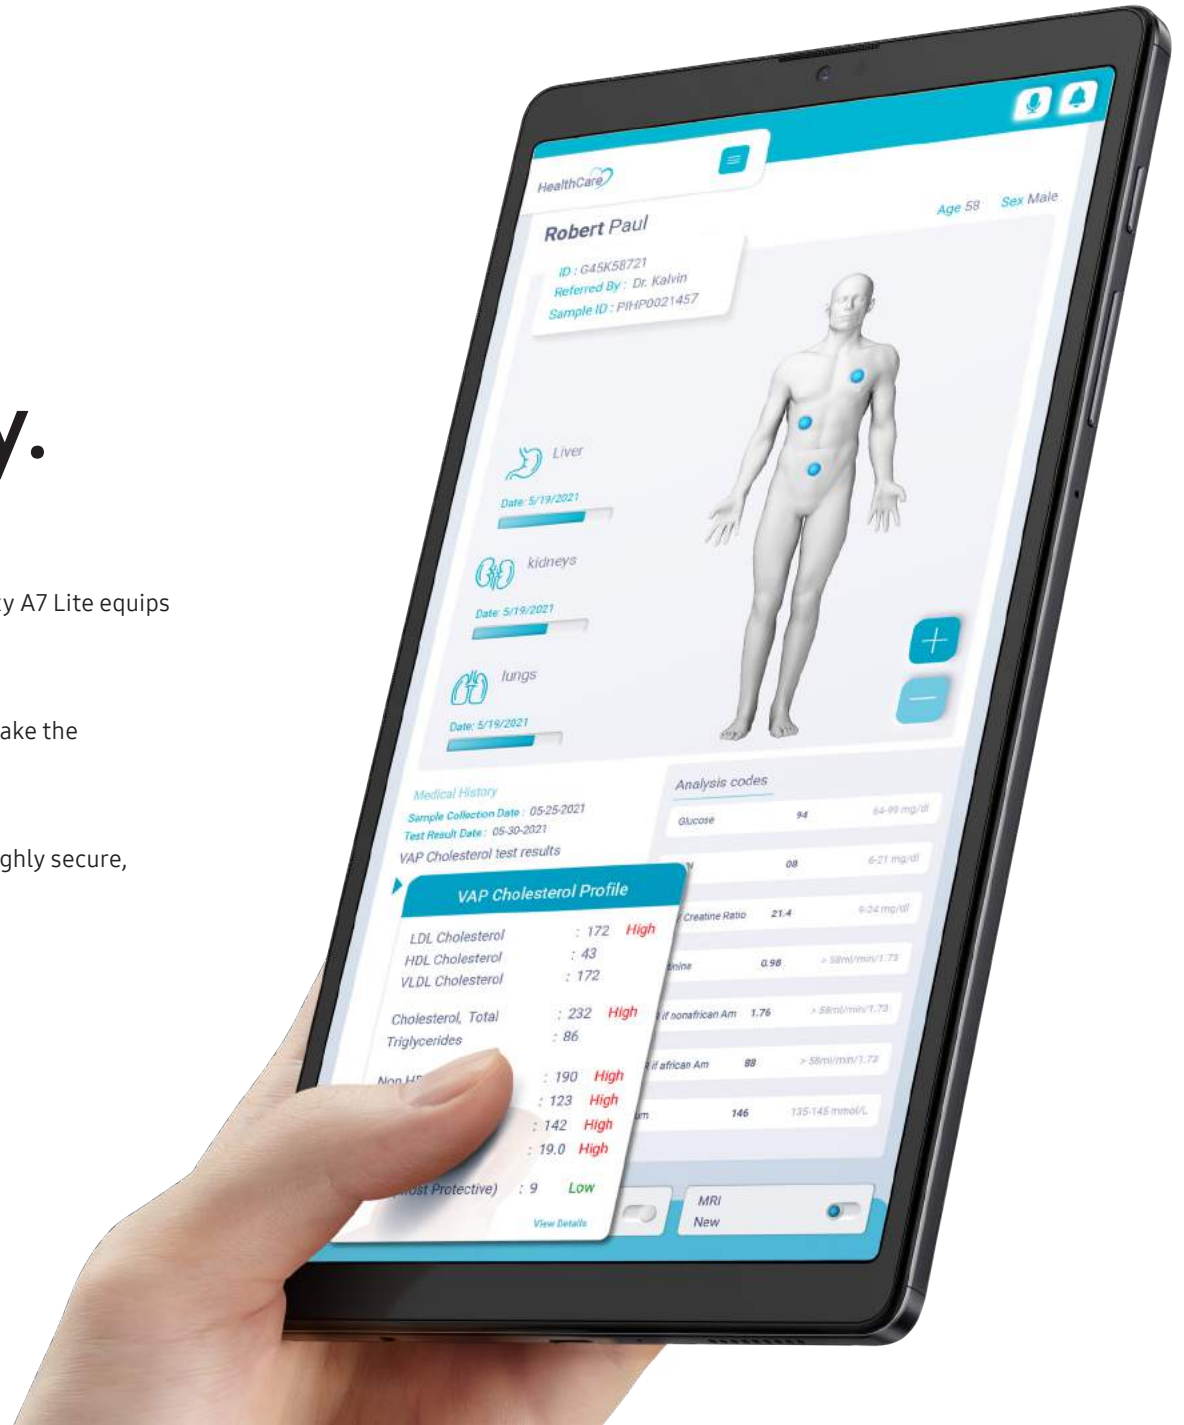

# Galaxy Tab A7 Lite (Wi-Fi)

## The day awaits. Meet it confidently.

**The portability, speed and connectivity you need.**

Working on the go is more important than ever. The Galaxy A7 Lite equips your teams to work without compromise.

**Ready for the demands of the workday.**

A metal frame, long-lasting battery and other features make the Galaxy Tab A7 Lite an ideal partner for a rough workday.

**Built for a worry-free workday.**

Security and management tools help keep teams' work highly secure, while keeping worry to a minimum.

#### The work goes where you go.

- Compact 8.7" screen, slim design and sturdy metal frame, so it's perfectly sized for work on the go.