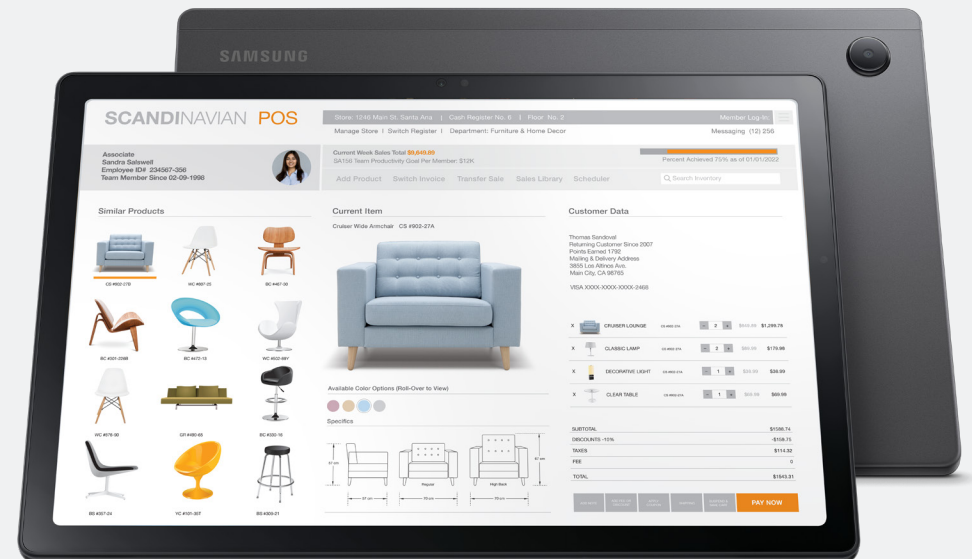

Mobile productivity for all

Intuitive and powerful performance

Features like an immersive 10.5" display, long-lasting battery, easy one-handed use and a versatile camera with an auto-focus rear camera will enhance your workday.

Galaxy Tab A8

Equip the entire team to work more seamlessly from virtually anywhere

Intuitive and powerful performance

Immersive 10.5" display

- Immersive 10.5" 1920 x 1200 WUXGA display lets you easily view images, presentations, documents and videoconferences with clarity
- Large screen offers plenty of room for multitasking

Enhanced camera with autofocus

- Enhanced 8MP rear camera with autofocus
- Easily take photos, scan and archive documents
- 5MP front camera is horizontally centered for better video conferencing

Premium audio