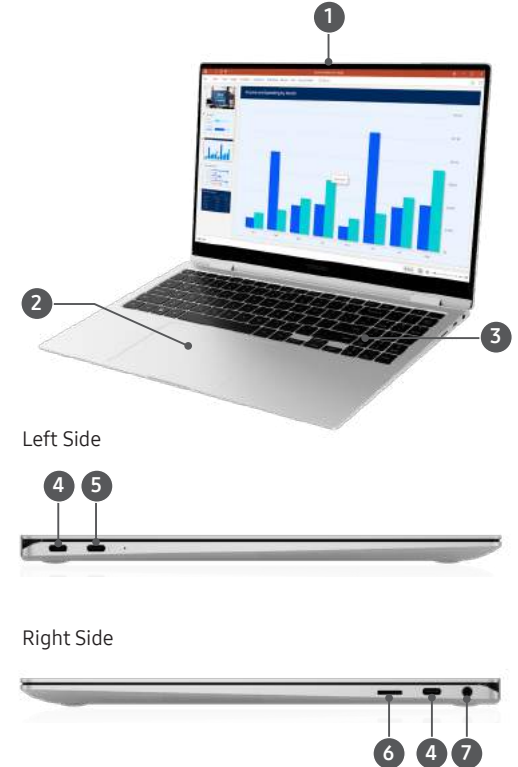

Connectivity

1. Front Camera
2. Clickpad
3. Keyboard
4. USB-C
5. Thunderbolt 4
6. Micro SD Multi-Media Card Reader
7. Headphone / Mic

Learn More samsung.com/galaxyforbusiness insights.samsung.com samsung.com/galaxybooks

Product Support 1-866-SAM4BIZ Follow Us youtube.com/samsungbizusa [@SamsungBizUSA](https://twitter.com/SamsungBizUSA)

SAMSUNG

©2022 Samsung Electronics America, Inc. Samsung is a registered mark of Samsung Electronics Corp., Ltd. All other brand, product, service names and logos are trademarks and/or registered trademarks of their respective manufacturers and companies. Screen images simulated. Non-metric weights and measurements are approximate. Specifications and designs are subject to change without notice. See samsung.com for detailed information. Printed in USA. COM-GENERIC-BOOK2PRO360-SPEC-MAY22T

*Compared to 2021 Galaxy Book Pro. †Based on results from internal lab tests for local video playback time conducted by Samsung. Test results are from a pre-release version of the device under default settings (audio volume and brightness levels) without connection to Wi-Fi or mobile network. Battery life varies significantly with settings, usage, and other factors. ‡Private Share features for both the sender and receiver require Galaxy devices with Windows 10, Android OS 10.0 (Q), and One UI 2.1 or above and the Quick Share app. Requires Wi-Fi and Bluetooth connection.