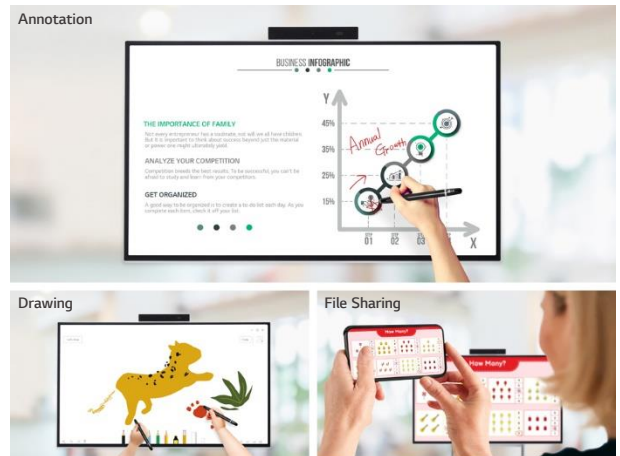

All-in-One Display for Simple and Quick Video Call

With LG One:Quick Flex's 43-inch all-in-one display—complete with built-in camera, microphones and speakers—there's no need to stress over online meetings and calls and no more inconvenience of connecting to and setting up video conferencing.

Effective Collaboration with Touch and Drawing

Equipped with In-Cell touch technology, the One:Quick Flex turns ideas into reality. With the dedicated touch pen, taking notes and drawing are done easily. Also, these works can be saved as files, and easily shared via a mobile phone.

- * One touch pen provided.
- * Dedicated apps required for annotation and drawing (MS Whiteboard ready)

Easy Transport with a Movable Stand

The One:Quick Flex can be used freely in indoor spaces with wheels added for easy transport— in your study room, living room, and anywhere else. It can be utilized for remote working, video calls, mobile screen mirroring, and as a digital whiteboard, playing a different role for each need.

- * Stands are sold separately.
- * The product needs to be plugged into the appropriate power source to operate.

Screen Rotation and Adjustable Height

The One:Quick Flex supports screen rotation when using the dedicated stand, which can be widely used by being turned vertically or horizontally according to the content ratio. Moreover, the height of the stand can be adjusted to meet the posture or height of the user.