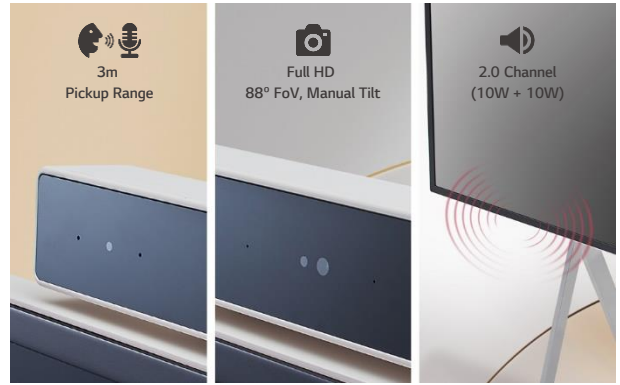

All-in-One Display for Simple and Quick Video Call

With LG One:Quick Flex's 43-inch all-in-one display—complete with built-in camera, microphones and speakers—there's no need to stress over online meetings and calls and no more inconvenience of connecting to and setting up video conferencing.

- * One touch pen provided.
- * Dedicated apps required for annotation and drawing (MS Whiteboard ready)

Easy Transport with a Movable Stand

The One:Quick Flex can be used freely in indoor spaces with wheels added for easy transport— in your study room, living room, and anywhere else. It can be utilized for remote working, video calls, mobile screen mirroring, and as a digital whiteboard, playing a different role for each need.

- * Stands are sold separately.
- * The product needs to be plugged into the appropriate power source to operate.

Screen Rotation and Adjustable Height

The One:Quick Flex supports screen rotation when using the dedicated stand, which can be widely used by being turned vertically or horizontally according to the content ratio. Moreover, the height of the stand can be adjusted to meet the posture or height of the user.

Screen **Rotation**

Up and Down

Built-in
Camera & Microphone

Moving **Wheels**

Built-in **Touch**

AV (webOS)

- USB Type-C
- HDMI In

PC (Windows)