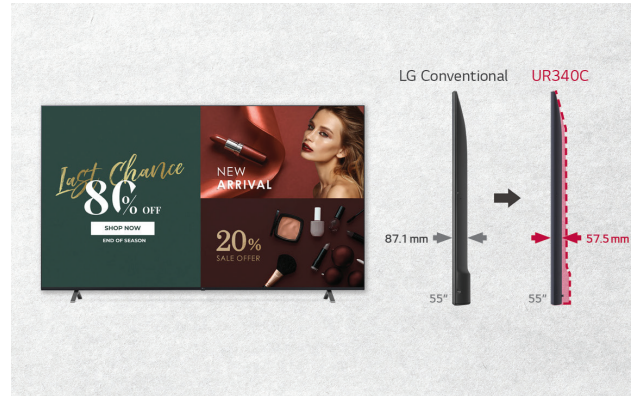

# LG UHD Signage for Live TV & Promotional Messaging

4K Ultra HD  
Resolution

Slim Design

Non Wi-Fi  
Non Bluetooth

Easy  
Management

### UR340C9 Series

Sizes	86" / 75" / 65" / 55" / 50" / 43"
Screen Resolution	3,840 x 2,160 (UHD)
Operation Time	16 Hours / 7 Days
Brightness	330 nits (86"/75")
	400 nits (65"/55"/50")
	300 nits (43")
Built-in Speakers	10 W + 10 W

### Ultra HD Resolution Delivers Superb Picture Quality

Ultra HD resolution is four times FHD for content that is vivid and highly detailed. In addition, the UR340C series supports HDR10 to deliver more intense color reproduction and deeper black levels that can improve image contrast.