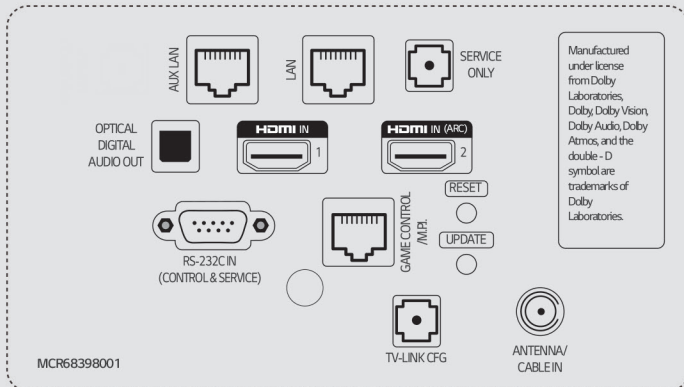

65" / 55" / 50" / 43"

Rear