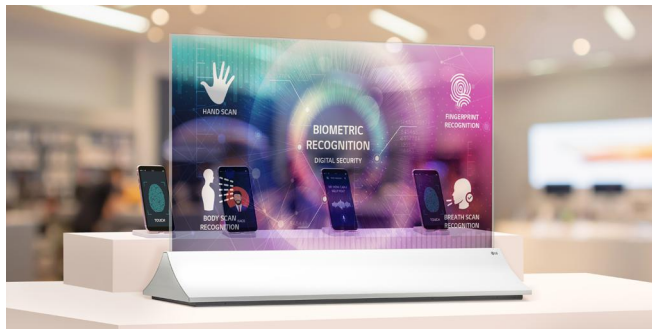

Standalone Design

55EW5PG-S

Screen Size	55"
Panel Technology	OLED
Native Resolution	1,920 × 1,080 (FHD)
Brightness	150/400 nit (APL 100% / 25%, Without Glass)
Transparency	38% (SET)

High Transparency

LG's OLED technology gives the Transparent OLED Signage a slimmer structure without a backlight unit nor a liquid crystal layer, achieving a high transparency of 38%, much higher than conventional LCD transparent displays (10%*). While clearly showing objects behind the screen, it overlays the relevant information right before them.

* Based on LG's WFB series

Accurate and Vivid Colors

Featuring self-lighting pixels, the display maintains vivid colors and a high contrast ratio even when the display becomes transparent. It brings content to life from wide viewing angles, and the content blends into its surroundings seamlessly and naturally.

Protective Tempered Glass

Touching a display directly can cause damage or scratches. The tempered glass in front protects the product from such external impacts and its anti-shatter glass is designed to minimize customers' injuries.

* Optically Clear Adhesive

Alluring Design with a Stand

LG's alluring display concept takes a step forward. The transparent OLED with an alluring stand maintains the tone and manner of the design in harmony with its surroundings rather than dominating your space.