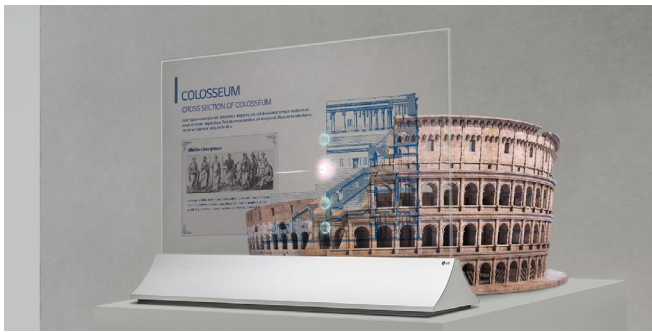

* All images in this datasheet are for illustrative purposes only.

Transparent OLED 55EW5PG-S

See the Unseen, LG Transparent OLED

- 

Astonishing Transparency
- 

Color with Great Depth
- 

Product Reliability
- 

Standalone Design

55EW5PG-S

Screen Size	55"
Panel Technology	OLED
Native Resolution	1,920 × 1,080 (FHD)
Brightness	150/400 nit (APL 100% / 25%, Without Glass)
Transparency	38% (SET)

High Transparency

LG's OLED technology gives the Transparent OLED Signage a slimmer structure without a backlight unit nor a liquid crystal layer, achieving a high transparency of 38%, much higher than conventional LCD transparent displays (10%*). While clearly showing objects behind the screen, it overlays the relevant information right before them.

* Based on LG's WFB series

Accurate and Vivid Colors

Featuring self-lighting pixels, the display maintains vivid colors and a high contrast ratio even when the display becomes transparent. It brings content to life from wide viewing angles, and the content blends into its surroundings seamlessly and naturally.

* Optically Clear Adhesive

Alluring Design with a Stand

LG's alluring display concept takes a step forward. The transparent OLED with an alluring stand maintains the tone and manner of the design in harmony with its surroundings rather than dominating your space.