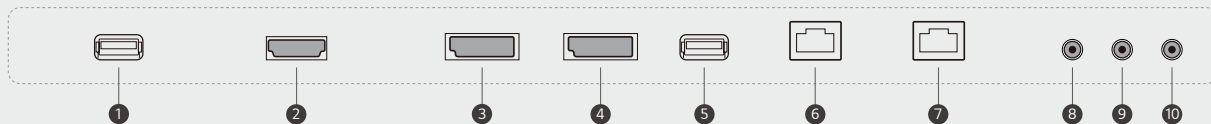

CONNECTIVITY

- 1 USB IN 2 (USB 2.0)
- 2 HDMI IN
- 3 DP IN
- 4 DP OUT
- 5 USB IN 1 (USB 2.0)
- 6 LAN IN
- 7 LAN OUT
- 8 RS-232C IN
- 9 RS-232C OUT
- 10 AUDIO OUT

* Jack Panels may differ from the above image, so please contact LG sales team to verify before ordering.