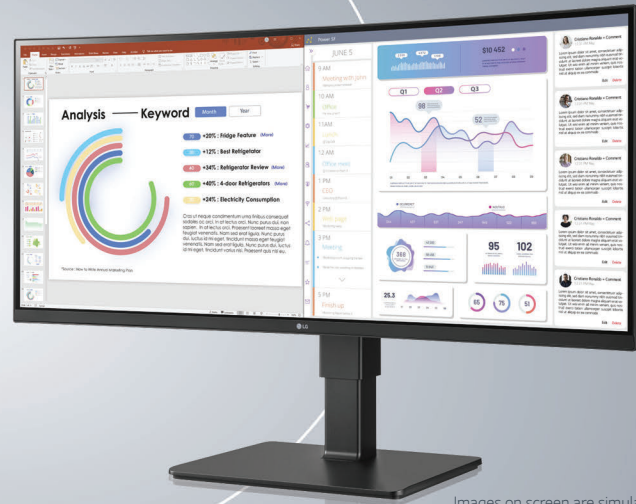

# 34BQ77QB-B Curved UltraWide® IPS Monitor

▶ 34BQ77QB-B

34" class (34" diagonal)

Images on screen are simulated

### POWERFUL MULTITASKING WITH CURVED ULTRAWIDE

This 34-inch 21:9 Curved UltraWide™ monitor with QHD has about 3 times more workspace compared to a 16:9 Full HD monitor. You can run various programs simultaneously on a single screen - seamlessly edit of several clips of video footage while viewing all timelines, or tackle web programming while simultaneously editing and check test pages.

### ON-SCREEN CONTROL

On-Screen Control puts a host of essential monitor settings into a handy window for quick, easy access. Volume, brightness, picture mode presets, Screen Split 2.0 and Dual Controller and more can now be adjusted with just a few clicks of the mouse.

## Specifications

34" Curved UltraWideQHD (3440x1440) IPS Display

3-Side Virtually Borderless Design

HDR10

sRGB99%, 300 nits (Typ.)

Color Calibrated

DisplayPort, HDMI (x2), USB 1up/4dn

USB-C with 90W Power Delivery