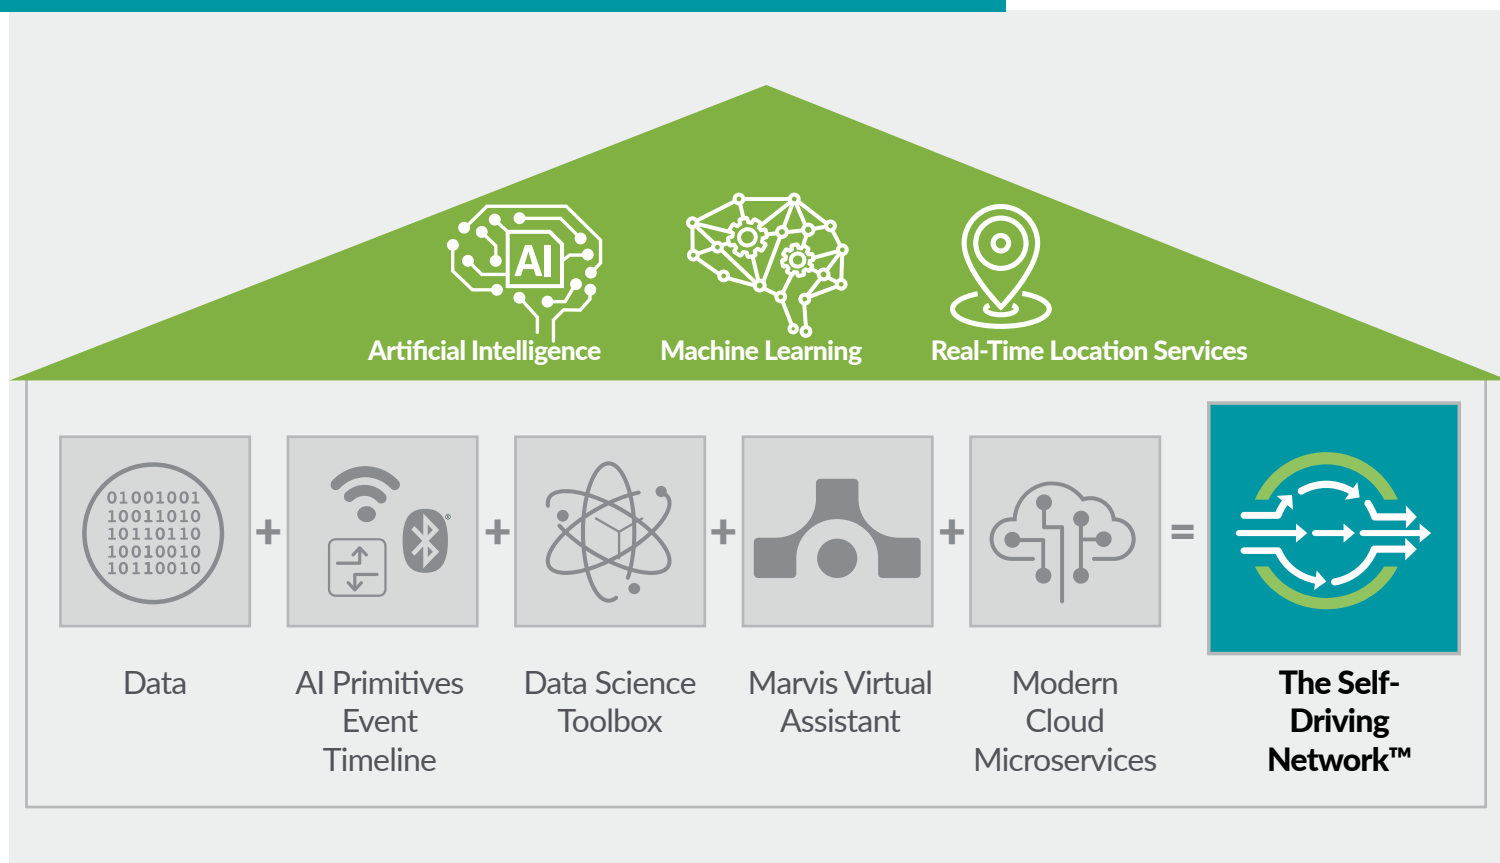

State and Local Government: Enable Workforce Agility for the Next Decade

Put User Experience First with an AI-Driven Network

It's no secret that a traditional connectivity-focused network design makes it more challenging to deliver optimal experiences to users—whether remote, in the office, or in the field. Siloed IT operations with different tools and teams for networking, security, and development add to cost and complexity.

Elements to Fuel Workforce Agility

Register Now!

Explore the Possibilities of Juniper AI-Driven Networking

Attend a live Wired and Wireless Wednesday or Transformation Thursday webinar and experience the power of AIOps. [Register.](#)