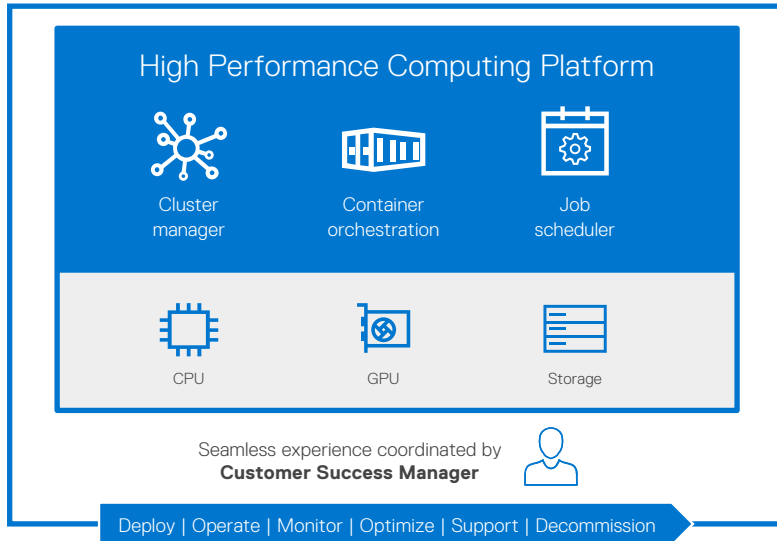

Choose among solutions optimized for life sciences or digital manufacturing workloads, built on Dell Validated Designs, deployed close to your data and managed by Dell Technologies, a global leader in high performance computing.

Life Sciences

Digital Manufacturing

Dell provides fully managed, high performance computing validated designs for life sciences and digital manufacturing. The HPC solution includes all the hardware and HPC software you need including an HPC cluster manager, container orchestration and a job scheduler.