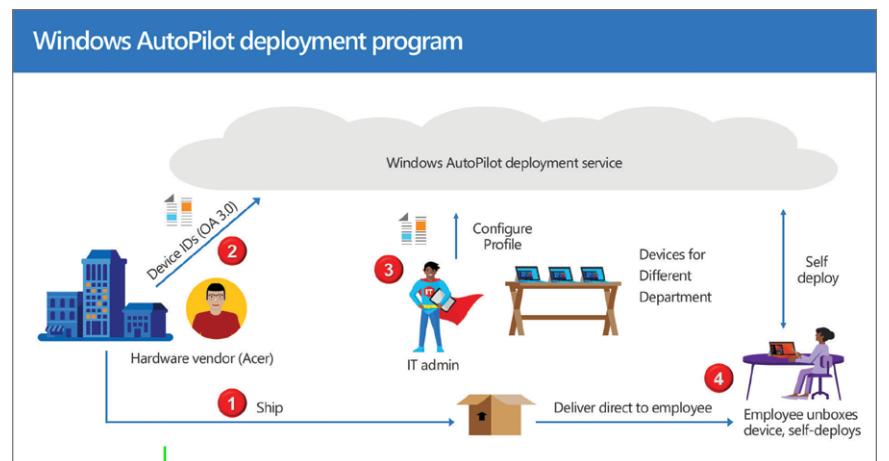

Microsoft Windows 11 and support for Windows Autopilot

Powerful Remote Productivity

Remote workers will also enjoy optimized meeting and collaboration features, including:

- Acer TrueHarmony™
- Microsoft's Cortana
- Acer PurifiedVoice™ with AI noise reduction, far-field pickup and adaptive beam forming.