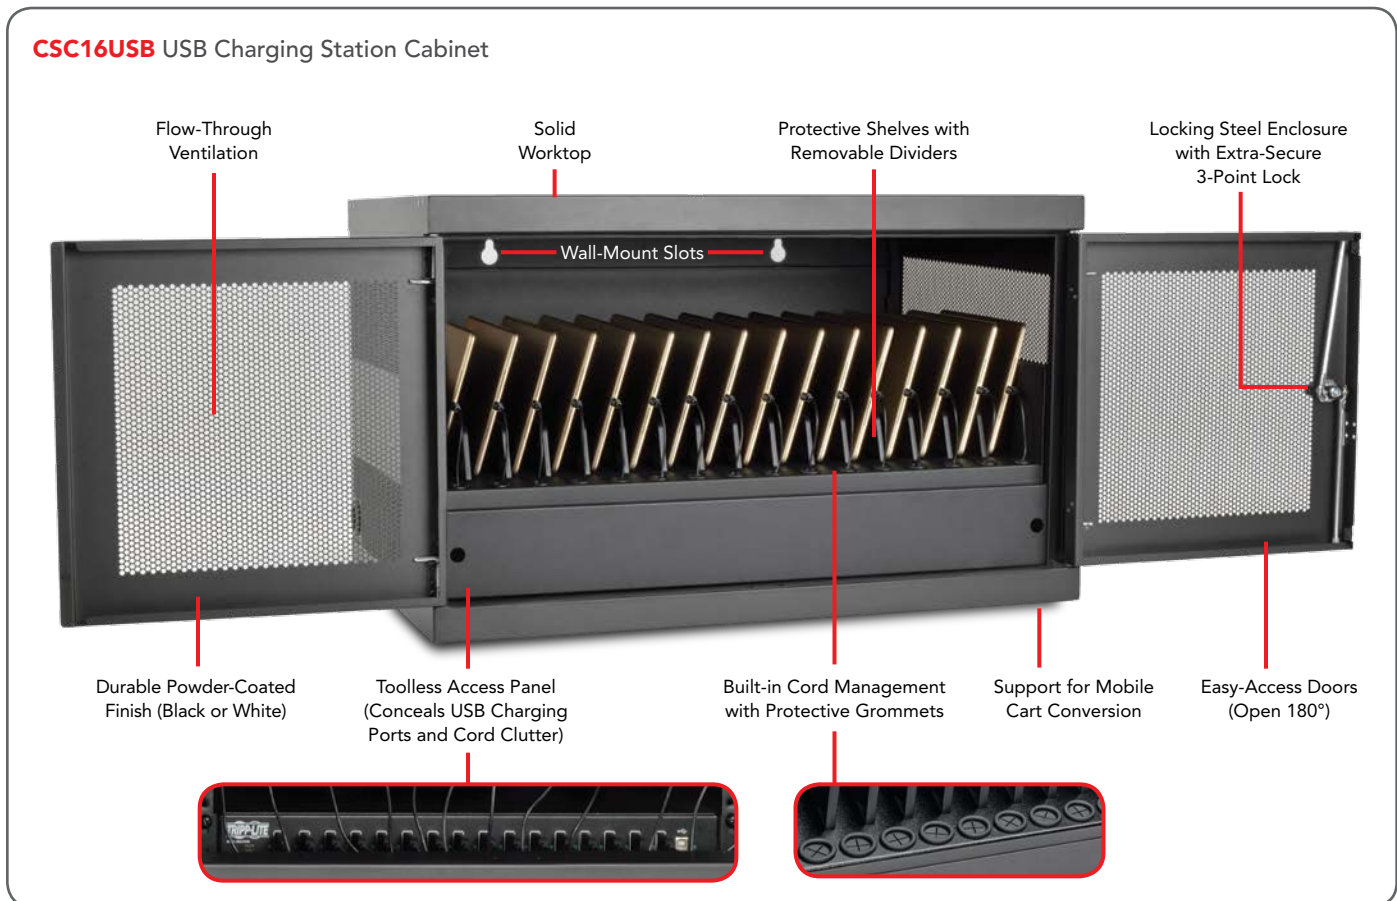

The USB uplink port connects to a computer for device syncing.

CSC16ACW AC Charging Station Cabinet

The diagram shows a white metal cabinet with its doors open, revealing internal shelves and AC outlets. Red lines connect labels to specific features:

- Locking Steel Enclosure**: Points to the left door.
- Flow-Through Ventilation**: Points to the perforated mesh on the left door.
- Durable Powder-Coated Finish (Black or White)**: Points to the cabinet's exterior.
- AC Outlets for Device Power Adapters (Hidden by Toolless Access Panel)**: Points to a panel on the bottom front.
- Solid Worktop**: Points to the top surface.
- Wall-Mount Slots**: Points to slots on the interior back wall.
- Protective Shelves with Removable Dividers and Built-in Cord Management**: Points to the internal shelving.
- Support for Mobile Cart Conversion**: Points to the bottom of the cabinet.
- Extra-Secure 3-Point Lock**: Points to the locking mechanism on the right door.
- Easy-Access Doors (Open 180°)**: Points to the right door.

COMPREHENSIVE PROTECTION

- Steel enclosure locks securely with included keys to help prevent device theft, damage or tampering.
- 3-point lock latches doors at top, middle and bottom.
- Powder-coated finish promotes long-term durability.
- Flow-through ventilation helps prevent overheating.
- Protective shelf coating helps prevent device scratches.
- Rubber grommets help prevent cord damage.
- Padlock hasp and cable/chain lock ports support supplemental user-supplied locks (CSC models).

CLUTTER-REDUCING ORGANIZATION

- Device slots hold laptops up to 17 in. (CSC models).
- Device dividers remove to fit larger devices.
- Built-in cord management reduces cable clutter.
- Doors open 180° for improved access to devices.
- Toolless access panels conceal cord slack, outlets/ports and power adapters, but remove easily for access.
- Staggered outlets fit most power adapters without blocking adjacent outlets (AC models).