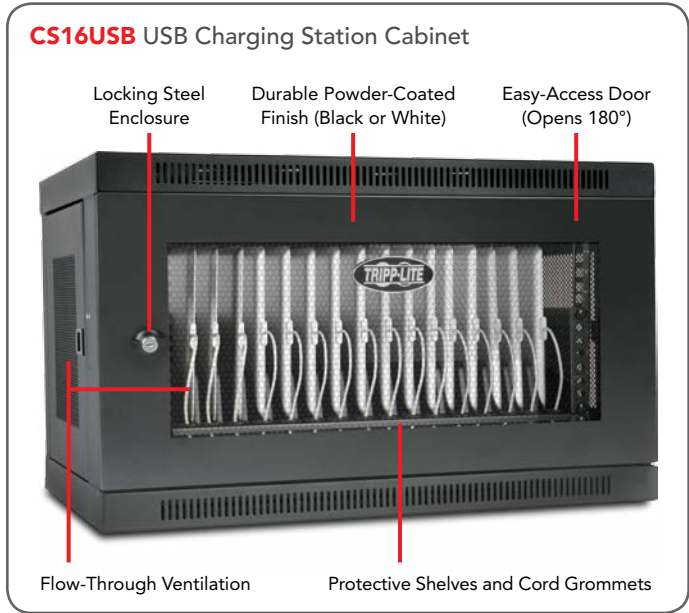

The USB uplink port connects to a computer for device syncing.

CSC16ACW AC Charging Station Cabinet

The diagram shows a white metal cabinet with its doors open, revealing internal shelves and AC outlets. Red lines connect labels to specific features:

COMPREHENSIVE PROTECTION

- Steel enclosure locks securely with included keys to help prevent device theft, damage or tampering.
- 3-point lock latches doors at top, middle and bottom.
- Powder-coated finish promotes long-term durability.
- Flow-through ventilation helps prevent overheating.
- Protective shelf coating helps prevent device scratches.
- Rubber grommets help prevent cord damage.
- Padlock hasp and cable/chain lock ports support supplemental user-supplied locks (CSC models).