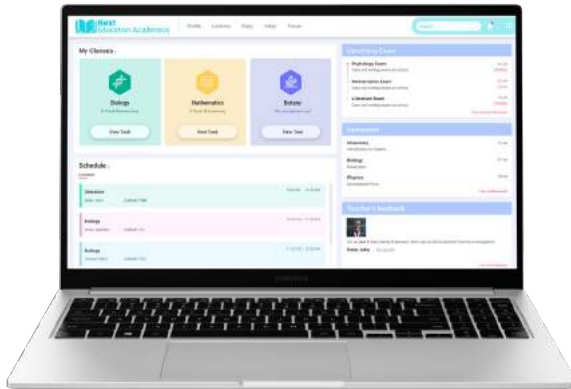

Galaxy Book

The perfect mix of productivity and portability.

Bright, light and fast.

Make everything easy on the eyes.

- View presentations, meetings and lectures better with the sharp and colorful FHD resolution screen.
- Slim bezel allows a nearly all-screen look, to keep the focus on the meeting or presentation.

Do heavy lifting with the slim and light Galaxy Book.

- 15.6" Galaxy Book is an incredible 0.6" slim and 3.4 lbs.
- Versatile connectivity with HDMI, USB Type-C, USB 3, gigabit ethernet, headphone and microSD ports.

Do it all in a flash.

- Download and multitask quickly with Intel 11th Gen Core processor.
- Near-instantaneous start-up.