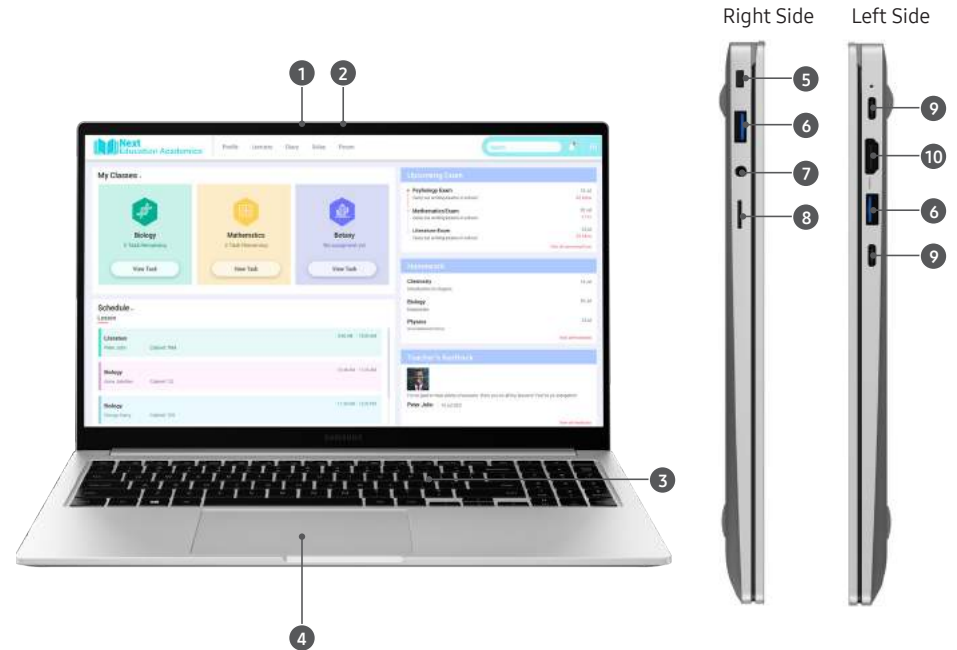

Connectivity

- Digital Mic
- Front Camera
- Keyboard
- Touchpad
- K-Lock Slot
- USB 3.2
- Ear Piece / Headset Jack
- SD Slot
- USB-C Port
- HDMI

Learn More samsung.com/galaxyforbusiness insights.samsung.com samsung.com/galaxybookforbusiness