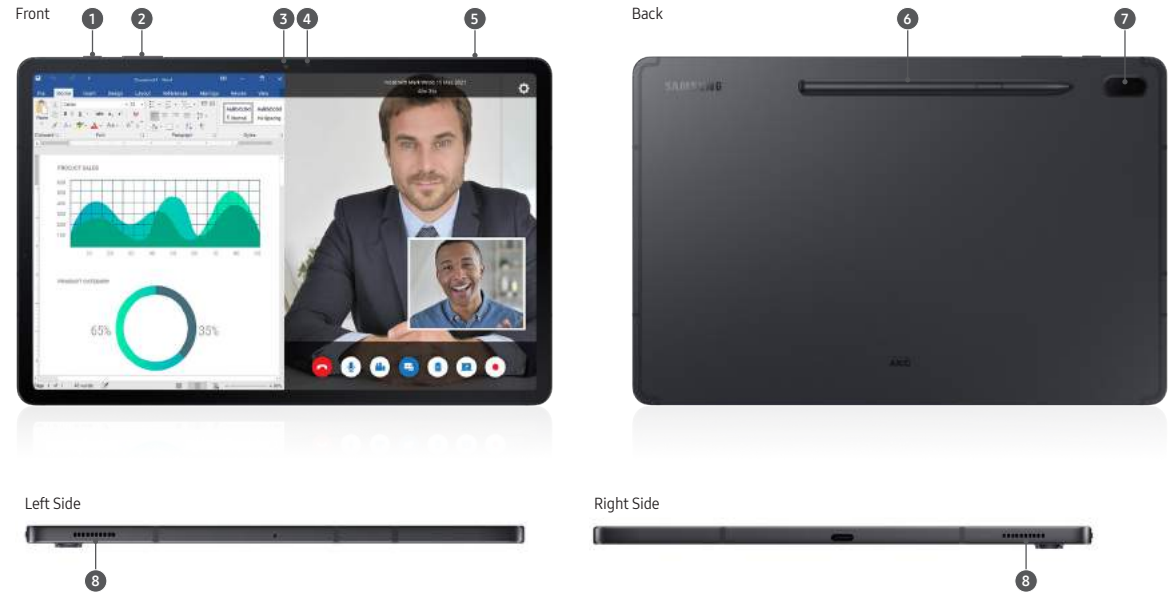

Galaxy Tab S7 FE (wi-Fi)

Specifications	Galaxy Tab S7 FE	
Part Numbers	64GB	Mystic Black Mystic Silver
	128GB	Mystic Black Mystic Silver
Operating System	Android 11	
CPU	Qualcomm SM7225-4-AB	
Processor	Octa Core 2 x 2.2GHz + 6 x 1.8GHz	
S Pen⁵	Yes	
Samsung DeX³	Wireless and Wired	
Memory^{9,10}	4GB RAM with 64GB Storage/ 6GB RAM with 128GB Storage	
MicroSD Memory Support¹¹	Up to 1TB	
Display Screen Size	12.4"	
Display Type	TFT	
Display Resolution	2560 x 1600 (WQXGA)	
Touchscreen	Yes	
Speakers	2	
Earphone Jack	Yes	
Microphone	Yes	
Camera Back / Front / Autofocus / Flash	8MP AF / 5MP / Yes / No	
USB/USB Port	USB Type C 3.2	
Wi-Fi	802.11 a/b/g/n/ac/ax	
Wi-Fi Direct	Yes	
GPS	Yes	
Battery Capacity	10,090mAh	
Battery Type	45W Super Fast Charging Supported	
Use Time⁶	Up to 11 Hours	
Security	Knox 3.7	
Temperature Range	32 - 95°F	
Recycled / Recyclable Packaging	Yes / Yes	
Standard Warranty	1 Year	
Dimensions (H x W x D)	7.28" x 11.21" x 0.25"	
Weight	1.34 lbs.	

Device Layout

1. Volume Button
2. Power Button
3. Front Camera
4. Light / Proximity Sensor
5. MicroSD Slot
6. S Pen
7. Rear Camera
8. Speaker

Learn More insights.samsung.com samsung.com/b2btablets

Product Support 1-866-SAM4BIZ Follow Us [youtube.com/samsungbizusa](https://www.youtube.com/samsungbizusa) [@SamsungBizUSA](https://twitter.com/SamsungBizUSA)

SAMSUNG

©2021 Samsung Electronics America, Inc. Samsung, Galaxy, Tab S7 FE, DeX and Knox are all trademarks of Samsung Electronics Co., Ltd. Other company names, product names and marks mentioned herein are the property of their respective owners and may be trademarks or registered trademarks. Appearance of devices may vary. Screen images simulated. Printed in U.S.A. TAB-GENERIC-WIFI-TABS7FEDSHT-JUN21T

¹DeX can be activated via Galaxy Tab S7 FE with or without a cable only on supported monitors. Accessories and monitor sold separately. Connection with DeX is also possible on Galaxy Tab S7 FE by using an HDMI adapter, multi-port adapter or cable. Using a genuine Samsung HDMI adapter or cable qualified for Samsung DeX is recommended. Certain apps may not run or may require license (for purchase) on Samsung DeX. ²MS Office license required for purchase to edit Excel, Word or PowerPoint documents. License sold separately. ³Based on average battery life under typical usage conditions. Actual battery life depends on factors such as network, features selected, and other application-usage patterns. Results may vary. ⁴For the full list of Knox certifications, please visit samsung.com/knox. ⁵Free trials may be available for these services. Please check samsung.com/knox. Additional licenses are required for Knox Configure, Knox Mobile Enrollment, Knox Manage, Knox E-FOTA and Knox Platform for Enterprise. ⁶Total amount of available memory may be less based on configuration. ⁷Portion of memory occupied by existing content. ⁸MicroSD card sold separately.