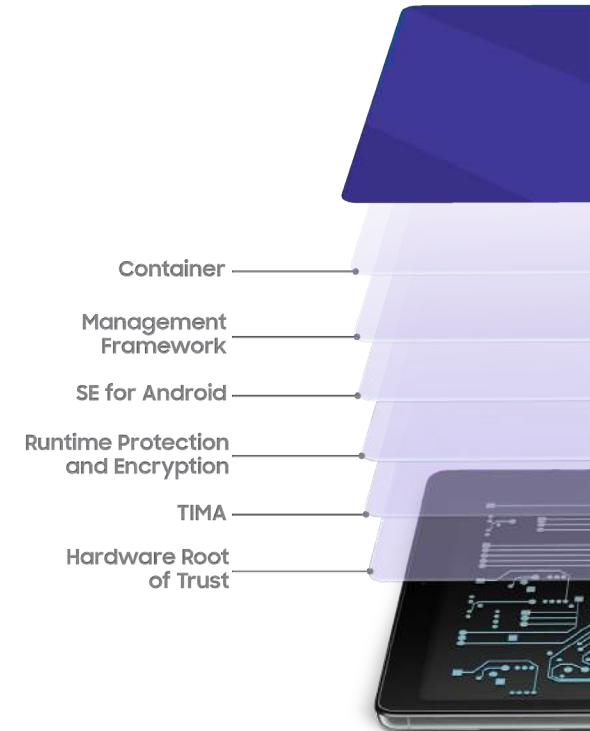

Total care. Total assurance. Total control.

- Samsung Care+ for Business has your back with hassle-free device repairs, an extended warranty of up to three years with coverage for accidental damages, plus real-time technical support.