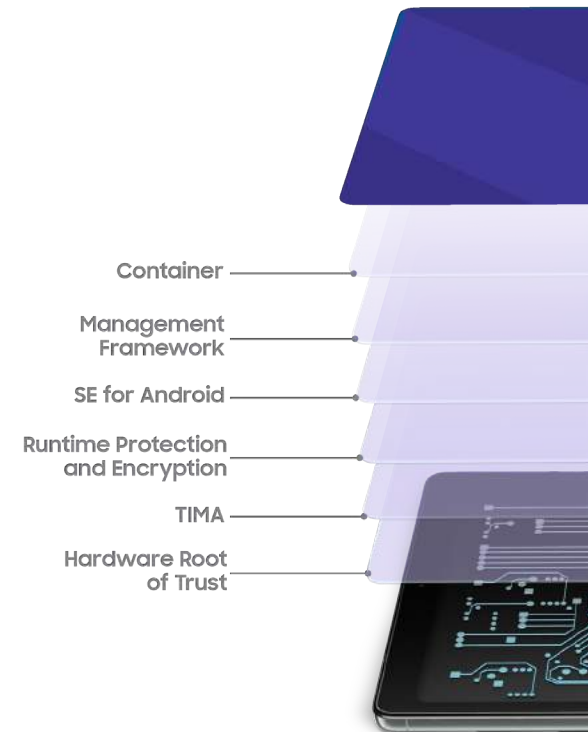

Total care. Total assurance. Total control.

- Samsung Care+ for Business has your back with hassle-free device repairs, an extended warranty of up to three years with coverage for accidental damages, plus real-time technical support.