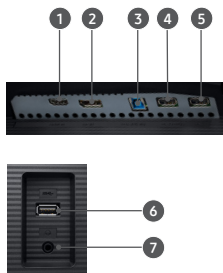

Connectivity

1. HDMI
2. DisplayPort In
3. PC In
4. USB 1
5. USB 2
6. USB 3
7. Headphone

Learn More

samsung.com/business insights.samsung.com samsung.com/b2bmonitors

Product Support

1-866-SAM4BIZ

Follow Us

[youtube.com/samsungbizusa](https://www.youtube.com/samsungbizusa) [@SamsungBizUSA](https://twitter.com/SamsungBizUSA)

SAMSUNG