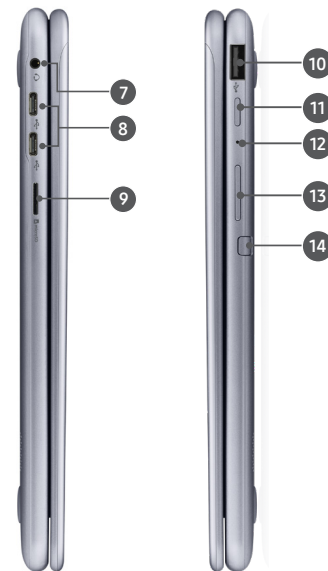

Left Side

Right Side