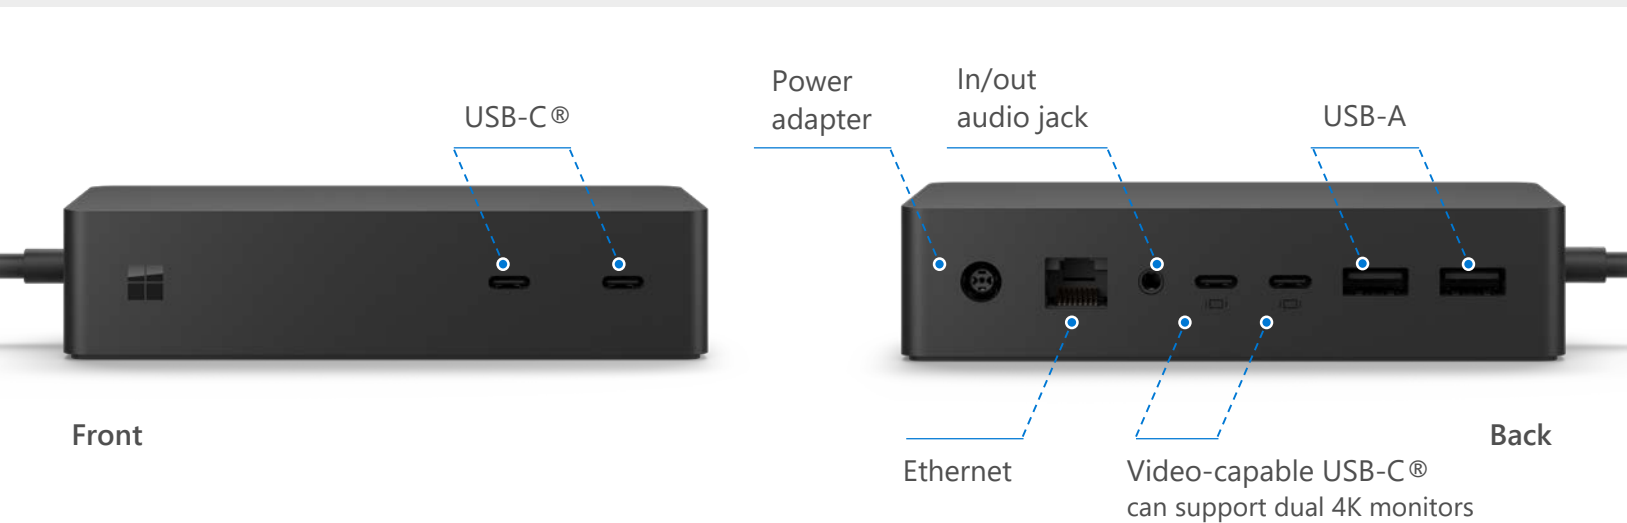

Turn your Surface into a desktop

Meet the New Surface Dock 2 for Business

All the connections you need

Streamline the way you work and connect. New Surface Dock 2 transforms your Surface device into a desktop PC, with all the next-gen ports you need.

- Seven ports, including two front-facing USB-C®, now with 15W of Fast Charging power for your accessories and phone, plus faster data transfers.¹
- Plug into two more USB-C® that support video, data, USB audio devices (USB-C® video adapters sold separately), and two USB-A (3.2 10Gbps) ports.
- Charge any Surface device² with a 199W power supply. And charge faster on Fast Charging-enabled devices.
- Use dual 4K monitors* at 60Hz—double the refresh rate of the previous generation dock—on new Surface devices.³
- Arrange your desk the way you wish with the longer Surface Connect cable (80 cm).

The connectivity you need

Surface Dock 2 was built to maximize efficiency. Work at speed with faster data transfers with USB-C® and USB-A 10Gbps ports. Video-capable ports supporting dual 4K monitors at 60Hz, and 1 Gigabit Ethernet.

Technical specifications

Dimensions	Length: 5.12" (130 mm) Width: 2.75" (70 mm) Depth: 1.18" (30 mm)	Charging	Supports USB-C® Fast Charging ⁶
Weight	1.13 lb. (515 g)	Cable	Surface Connect 80 cm
Exterior	Colors: Matte Black	OS compatibility	Windows 10
Ports	2 front-facing USB-C® ports 2 rear-facing, video enabled USB-C® ports 2 rear-facing USB-A 3.2 (10Gbps) 1 Gigabit Ethernet	Lock	Kensington compatible
Device compatibility	Surface Book 3 13.5" and 15" Surface Pro 7 Surface Pro X Surface Laptop 3 13.5" and 15" Surface Go 2 Not compatible with Surface Studio, Surface Hub, Surface Pro 4, Surface Pro 3, or Surface Book (1st Gen) models	Inputs	3.5mm in/out audio jack
		What's in the box	Surface Dock 2, Surface Connect cable
		Warranty	1-year limited hardware warranty ⁷