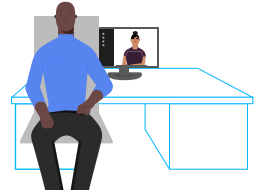

Executive Collaborator

A tech-savvy executive who needs to make decisions fast with a schedule full of back-to-back video meetings. Versatile in work style, the executive collaborator needs solutions that just work for whatever the workday brings their way.

Personal workspace solutions:

- Combo: Small Tap Room Solution
- Keyboard: MX Keys with palm rest
- Mouse: MX Master 3

- Video conferencing: High usage
- Mobility: Virtual meeting hopper
- Multimedia use: Low
- Connectivity: Multi-device