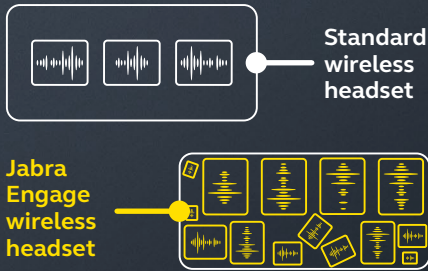

Jabra Engage Series

Engineering challenge: To deliver superior wireless power, sound quality and talk time without compromising the headset size.

Technical innovations:

Advanced codecs use the DECT wireless frequency more efficiently

Audio signals are packaged and transported in the exact size needed instead of a standard size

Microphone eliminates sound from non-key speakers

 Miniature busylight minimizes battery consumption and optimizes talk time