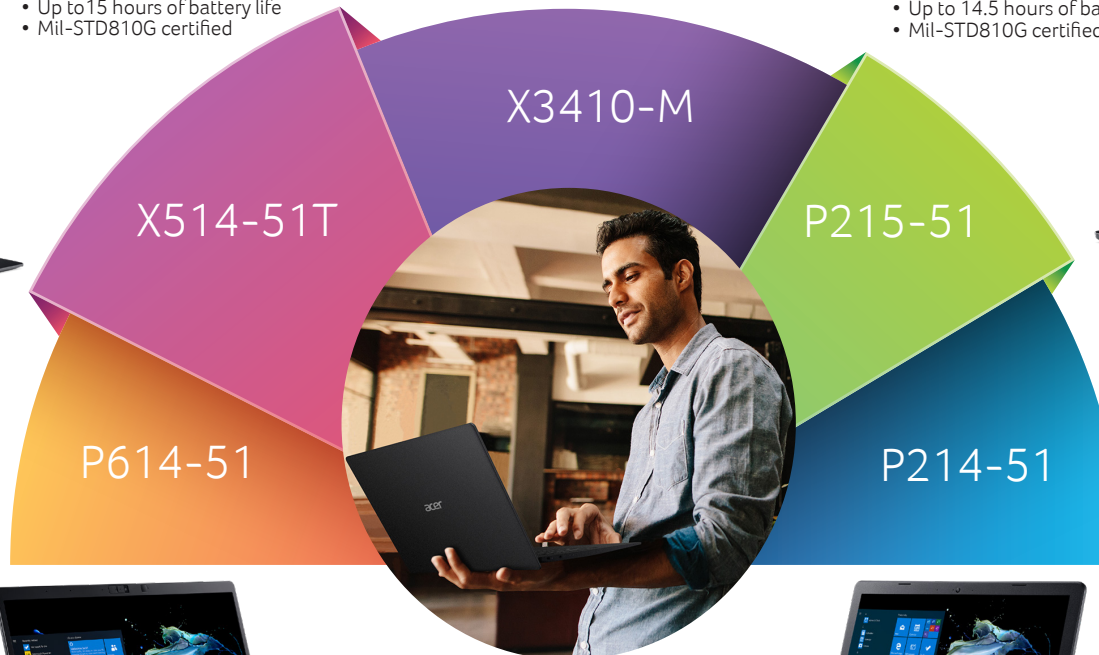

14"

- Windows® 10 Pro
- Intel® Core i7-8550U/i5-8250U/i3-8130U
- Matte 14" (1920x1080), IPS
- 8/16 GB DDR4
- 512/256/128 GB SATA SSD
- Integrated Intel® UHD Graphics
- SD™ card reader
- USB Type-C™ supporting USB 3.1 Gen 1
- AC WLAN, Bluetooth®, Webcam
- Up to 15 hours of battery life
- Mil-STD810G certified

15.6"

- Windows® 10 Pro
- Intel® Core i5-8250U
- Matte 15.6" (1920 x 1080), IPS
- 8GB DDR4
- 256GB PCIe SSD
- Integrated Intel® UHD Graphics
- SD™ Card Reader
- AC WLAN, Bluetooth®, Webcam
- USB Type-C™ supporting USB 3.1 Gen 1
- Up to 14.5 hours of battery life
- Mil-STD810G certified

14"

- Windows® 10 Pro
- Intel® Core i7-8665U/i7-8565U/i5-8250U
- Matte 14" (1920x1080), IPS
- Matte 14" (1920x1080), IPS, Multi-touch\*
- 8/16 GB DDR4
- 512/256GB PCIe NVMe
- GeForce® MX250 /Intel® UHD Graphics
- microSD™ Card Reader
- AC WLAN, Bluetooth®, Webcam
- USB Type-C™ supporting USB 3.1 Gen 1
- FHD (1920 x 1080) webcam
- Up to 20 hours of battery life
- Up to 12\*\* hours of battery life
- Mil-STD810G certified

\*TMP614-51TG-792V only

14"

- Windows® 10 Pro
- Intel® Core i5-8250U
- Matte 14" (1920x1080), IPS
- 8/16 GB DDR4
- 256GB PCIe SSD
- Integrated Intel® UHD Graphics
- SD™ card reader
- USB Type-C™ supporting USB 3.1 Gen 1
- AC WLAN, Bluetooth®, Webcam
- Up to 14.5 hours of battery life
- Mil-STD810G certified