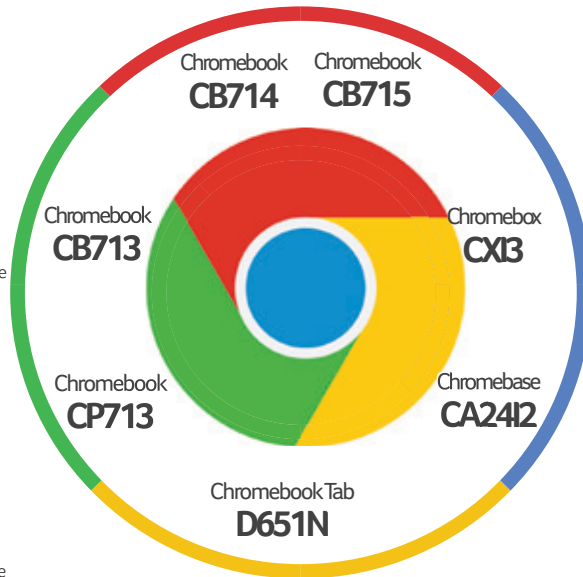

* Available on select Chromebook 13 laptops.

Productivity

Create an optimal user experience and increase employee productivity:

- User and browser sync across devices.
- Virtual legacy and server-side apps and workspaces.
- Deploy and manage private and public apps with Managed Google Play.

Control

Manage your entire fleet of Chrome devices with increased flexibility:

- Integrate with Microsoft® Active Directory® for authentication, device and user management.
- Manage Chrome devices via Chrome management or select third-party EMMs.

Security

Protect your company and user data with multi-layered end-to-end security:

- Control device access and force re-enrollment.
- Remotely disable and wipe devices.
- Configure user sessions and enable policies.

Support

Reduce your IT dependency on reactive user support:

- Automatic OS and security updates.
- Chrome Remote Desktop.
- 24/7 Enterprise Support.

For more information on Chrome Enterprise license contact your Google representative.

800-848-2237 acer.com/us