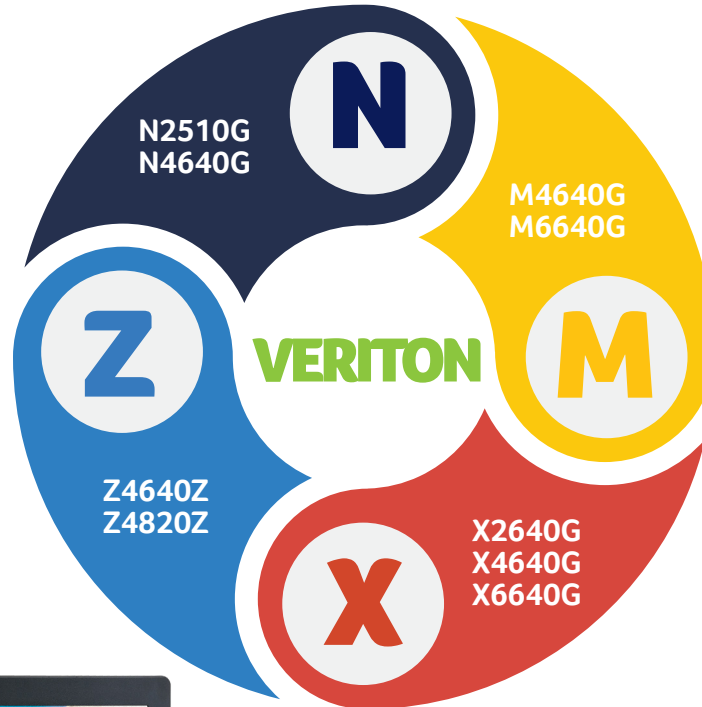

ACER VERITON DESKTOPS

- Windows® 10 Pro / Windows® 7 Professional
- Intel® 6th Generation Core i Processor/Celeron
- 4GB DDR4/VN2510G up to 8GB. VN4640G up to 32GB)
- 500GB/1TB HDD
- 128GB SSD
- Integrated Intel® HD Graphics
- Gigabit LAN
- Optional : Intel® 802.11ac with Bluetooth® 4.0 LE
- DC-in, RJ-45 LAN, VGA, two DisplayPort™, headphone/speaker, microphone, audio combo, serial, USB 3.0, USB 2.0
- PCI Express®,M.2 expansion slots
- TPM1.2 for VN4640G
- USB keyboard and mouse
- 65W-135W AC
- Three years with limited on-site service during first year

- Windows® 10 Pro / Windows® 7 Professional
- Intel® 6th Generation Core i Processor
- 23.8"/21.5"/19.20x1080 wide display
- 4/8GB DDR4, up to 16GB
- 500GB/1TB HDD
- DVD -RW/+RW
- Integrated Intel® HD Graphics
- Optional SD™ card reader
- Gigabit LAN,
- Optional : Intel® 802.11ac with Bluetooth® 4.0 LE
- Retractable webcam with adjustable camera angle
- Serial, RJ-45 LAN, VGA, DisplayPort®, HDMI®, audio, USB 2.0, USB 3.0
- PCI Express® expansion slots
- USB keyboard and mouse
- TPM1.2
- 135W AC
- Three years with limited on-site service during first year

- Windows® 10 Pro / Windows® 7 Professional
- Intel® 6th Generation Core i Processor
- 4/8GB DDR4 up to 64GB
- 500GB/1TB HDD
- DVD -RW/+RW
- Integrated Intel® HD Graphics
- Optional SD™ card reader
- Gigabit LAN
- DVI, RJ-45 LAN, VGA, parallel, serial, PS/2®, audio USB 3.0,USB 2.0 PCI Express® x1, PCI Express® x16, PCI expansion slot
- USB keyboard and mouse
- TPM 1.2
- 300W/500W
- Three years with limited on-site service during first year