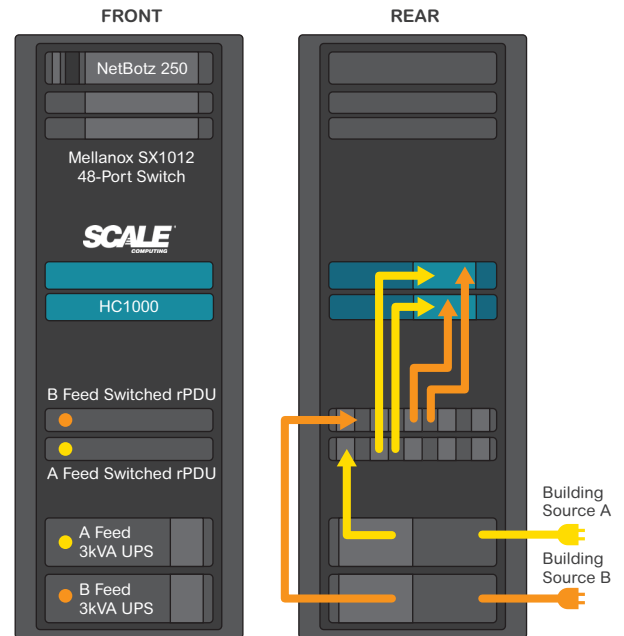

Certainty in a Connected World

APC's proven industry leadership and collaborative technology provide integrated solutions for the transformation of IT. These solutions enable connectivity, reliability, and accessibility through validation and certifications with the largest IT vendors and alliances.

Remote Office/Branch Office and SMB Solutions for smaller, distributed IT environments outside of the data center

Remote Office/Branch Office and SMB Solution Details		
Scale HC1000	2	HC1000, HC1150, HC1150D, HC1150DF
Switch		Mellanox SX1012 48-Port 10 GbE
Rack	1	AR3104SP1 NetShelter SX 24U with Shock Pallet
UPS	2	SMX3000RMLV2UNC Smart UPS X 3000VA Rack/ Tower LCD 100-127V with Network Card
rPDU	2	AP7902B Rack PDU, Switched 2U, 30A, 120V, (16) 5-20
NetBotz 250	1	NBACS125 NetBotz 125kHz Rack Access Control
Cable Management	1	AR8429 Horizontal Cable Organizer 1U w/Brush Strip
Power Cord Kit	1	AP9891 Power Cord Kit (5 ea.), C13 to 5-15P, 0.6m
Blanking Panels	1	AR8136BLK Toolless Airflow Management Blanking Panel – Qty 10
Options		
Software		StruxureWare Data Center Expert and Operation EcoStruxure IT Expert and IT Advisor
Services		LifeCycle Services
Office Rack Solution		NetShelter CX Product Family

*Configurability is available via Local Edge Configurator on Design Portal: designportal.apc.com

Complete Management:

Management tools from APC by Schneider Electric seamlessly integrate with the IT hardware allowing for remote management, reducing the need and cost of on-site IT support staff.

apc.com/alliances

Life Is On