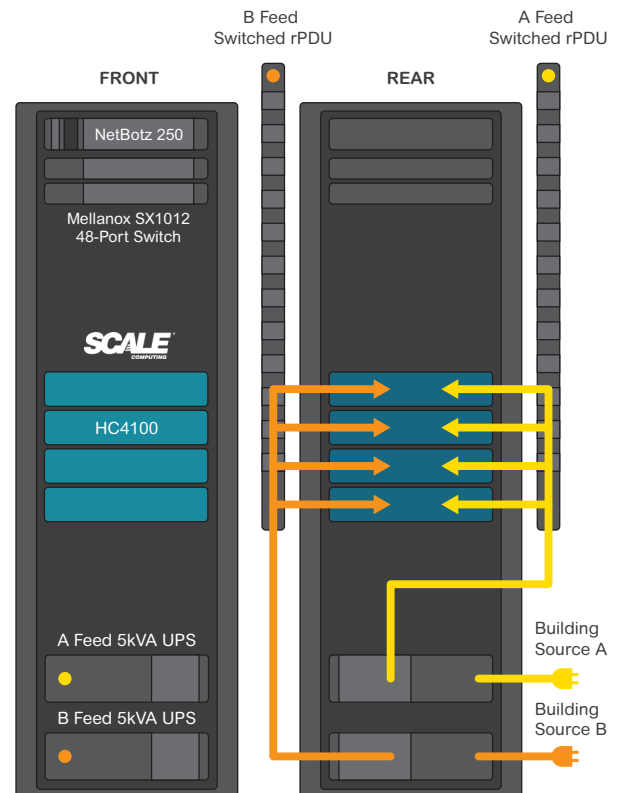

Scale Reference Architectures

Purpose-built and pre-validated solutions for Scale Enterprise platform and Scale platform for SMB and Remote Office/Branch Office space.

Scale Computing systems simplify and minimize IT deployments risks. To support them, you need compatible physical infrastructure solutions that are integrated, pre-engineered, and pre-validated. You need to lower your time-to-market and deployment time; you also need to minimize on-site and remote management as well as change management costs.

Enterprise Solution for data center environments

Enterprise Solution Details		
Scale HC4100	4	HC4100 HC4150 Series
Switch	2	Mellanox SX1012 48-Port 10 GbE
Rack	1	AR3100SP NetShelter SX 42U with Shock Pallet
UPS	2	SRT5KRMXLT Smart-UPS 5000VA RM 208V
rPDU	2	AP8941 Rack PDU, Switched Zero U, 30A, 200/208V, (21) C13 & (3) C19
Power Cord Kit	1	AR8706S-NA Power Cord Kit (6 ea), Locking, C13 to C14, 1.8m, North America
NetBotz 250	1	NBACS125 NetBotz 125kHz Rack Access Control
Cable Management	1	AR8429 Horizontal Cable Organizer 1U w/ Brush Strip
Blanking Panels	1	AR8136BLK Toolless Airflow Management Blanking Panel – Qty 10
Options		
Software		StruxureWare Data Center Expert and Operation EcoStruxure IT Expert and IT Advisor
Services		LifeCycle Services
Office Rack Solution		NetShelter CX Product Family

Complete Products

APC™ by Schneider Electric provides a complete data center physical infrastructure and management software in a single self-contained and secure enclosure for converged and hyperconverged architectures, allowing organizations to simply and efficiently deliver a complete and highly energy-efficient IT solution that is pre-tested, optimized, and able to be rapidly deployed.