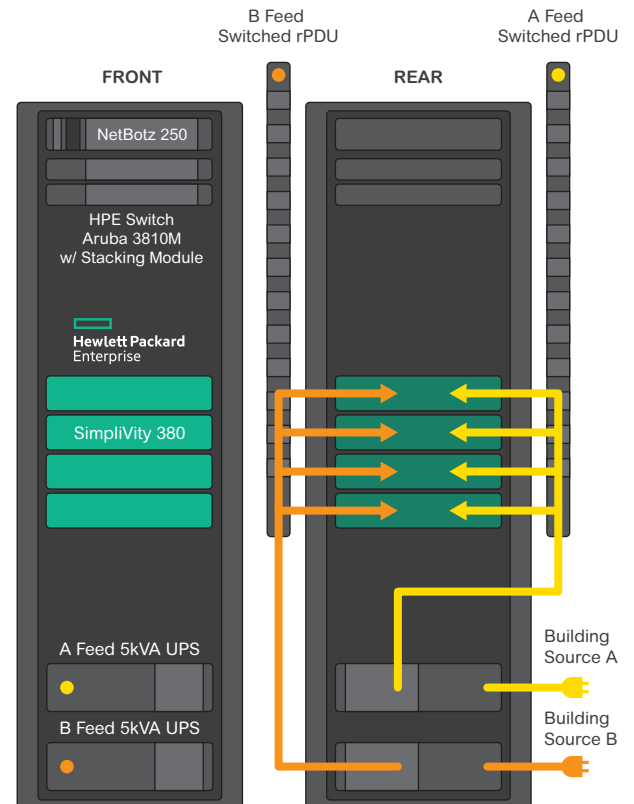

Complete Products

APC™ by Schneider Electric provides a complete data center physical infrastructure and management software in a single self-contained and secure enclosure for converged and hyperconverged architectures, allowing organizations to simply and efficiently deliver a complete and highly energy-efficient IT solution that is pre-tested, optimized, and able to be rapidly deployed.