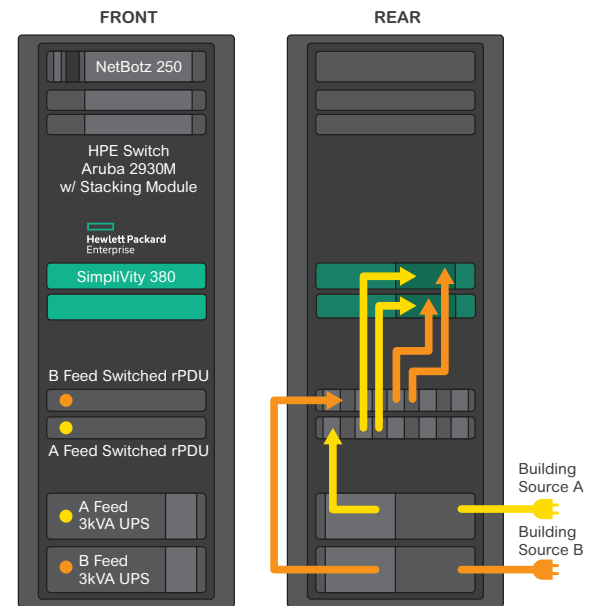

Certainty in a Connected World

APC's proven industry leadership and collaborative technology provide integrated solutions for the transformation of IT. These solutions enable connectivity, reliability, and accessibility through validation and certifications with the largest IT vendors and alliances.

Remote Office/Branch Office and SMB Solutions for smaller, distributed IT environments outside of the data center

Remote Office/Branch Office and SMB Solution Details		
HPE SimpliVity	2	Q8D81A 380 Gen10 Node
HPE Switch	2	Aruba 2930M with Stacking Module
Rack*	1	AR3104SP1 NetShelter SX 24U with Shock Pallet
<i>*A soundproof and passive air solution can also be configured for our CX 18U & 24U.</i>		
UPS	2	SMX3000RMLV2UNC Smart UPS X 3000VA Rack/Tower LCD 100-127V with Network Card
rPDU	2	AP7902B Rack PDU, Switched 2U, 30A, 120V, (16) 5-20
NetBotz 250	1	NBACS125 NetBotz 125kHz Rack Access Control
Cable Management	1	AR8429 Horizontal Cable Organizer 1U w/Brush Strip
Power Cord Kit	1	AP9891 Power Cord Kit (5 ea.), C13 to 5-15P, 0.6m
Blanking Panels	1	AR8136BLK Toolless Airflow Management Blanking Panel – Qty 10
Options		
Software		EcoStruxure IT Expert and EcoStruxure IT Advisor
Services		LifeCycle Services
Office Rack Solution		NetShelter CX Product Family

*Configurability is available via Local Edge Configurator on Design Portal: designportal.apc.com

Complete Management:

Management tools from APC by Schneider Electric seamlessly integrate with the IT hardware allowing for remote management, reducing the need and cost of on-site IT support staff.

apc.com/HPE-alliance

Hewlett Packard
Enterprise

Life Is On

APC
by Schneider Electric

1. VMware vSphere® is required on a per-processor basis. Customers can leverage existing licenses or buy new ones from HPE.
2. VMware vCenter is required. Typically customers may already connect to one in their central data center.
3. A separate server for the HPE SimpliVity arbiter is required to provide a "witness." Customers typically deploy this in their central data center on a physical server (or as a VM) that they already have available.

© 2019 APC by Schneider Electric. All rights reserved. Other trademarks are property of their respective owners. Specifications are subject to change without notice. 132 Fairgrounds Rd. West Kingston, RI 02892 USA • Call: 800-800-4APC