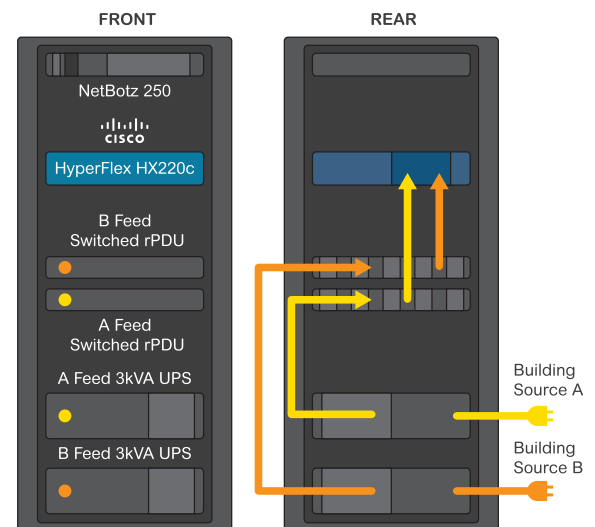

Certainty in a Connected World

APC's proven industry leadership and collaborative technology provide integrated solutions for the transformation of IT. These solutions enable connectivity, reliability, and accessibility through validation and certifications with the largest IT vendors and alliances.

Remote Office/Branch Office and SMB Solutions

for smaller, distributed IT environments outside of the data center

Remote/Branch/SMB Solution Details		
Cisco		HyperFlex HX220c
Rack	1	AR3104SP1 NetShelter SX 24U with Shock Pallet
UPS	2	SMX3000RMLV2UNC Smart UPS X 3000VA Rack/ Tower LCD 100-127V with Network Card
rPDU	2	AP7902B Rack PDU, Switched 2U, 30A, 120V, (16)5-20
NetBotz 250	1	NBACS125 NetBotz 125kHz Rack Access Control
Cable Management	1	AR8429 Horizontal Cable Organizer 1U with Brush Strip
Power Cord Kit	1	AP9891 Power Cord Kit (5 ea), C13 - 5-15P, 0.6m
Blanking Panels	1	AR8136BLK Toolless Airflow Management Blanking Panel - Qty 10
Options		
Software		StruxureWare Data Center Expert
Services		LifeCycle Services
Office Rack Solution		NetShelter CX Product Family

*Configurability is available via Local Edge Configurator on Design Portal

Complete Management:

Management tools from APC by Schneider Electric seamlessly integrate with the IT hardware allowing for remote management, reducing the need and cost of on-site IT support staff.

apc.com/cisco-alliance

Life Is On