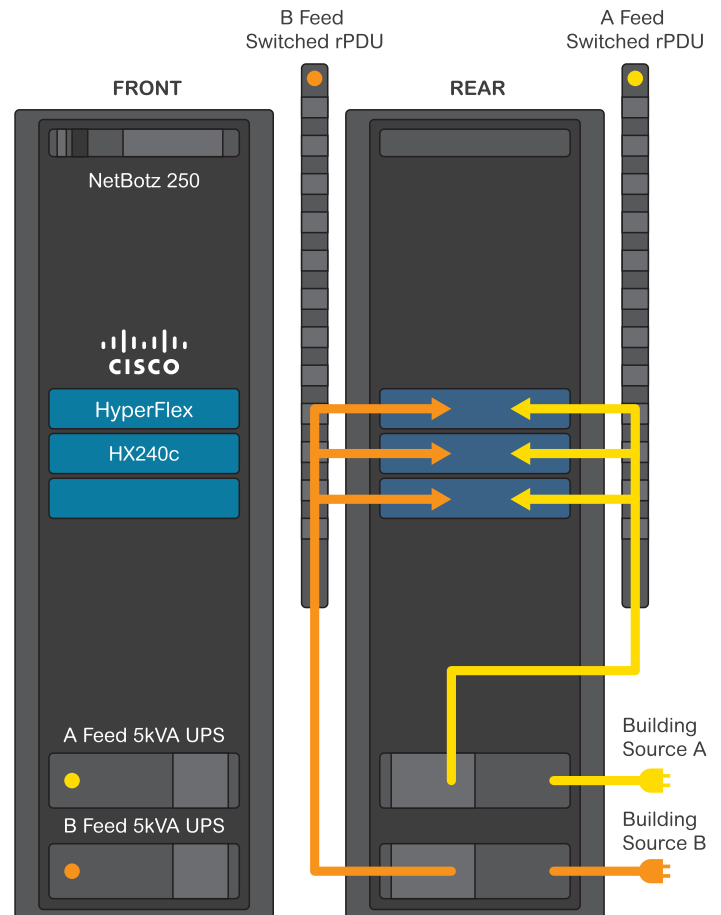

Cisco HyperFlex Reference Architectures

Purpose built, pre-validated, and Cisco Certified for Cisco HyperFlex platform and Cisco HyperFlex platform for SMB and Remote Office/Branch Office space.

Cisco HyperFlex systems simplify and minimize IT deployments risks. To support them, you need compatible physical infrastructure solutions that are integrated, pre-engineered, and pre-validated. You need to lower your time-to-market and deployment time; you also need to minimize on-site and remote management as well as change management costs.

Enterprise Solution for data center environments

Enterprise Solution Details		
Cisco		HyperFlex HX240c
Rack	1	AR3100SP NetShelter SX 42U with Shock Pallet
UPS	2	SRT5KRMXLT Smart UPS 5000VA RM 208V
rPDU	2	AP8941 Rack PDU, Switched Zero U, 30A, 200/208V, (21) C13 & (3) C19
Power Cord Kit	1	AR8706S-NA Power Cord Kit (6 ea), Locking, C13 to C14, 1.8m, North America
NetBotz 250	1	NBACS125 NetBotz 125kHz Rack Access Control
Cable Management	1	AR8429 Horizontal Cable Organizer 1U with Brush Strip
Blanking Panels	1	AR8136BLK Toolless Airflow Management Blanking Panel – Qty 10
Options		
Software		StruxureWare Data Center Operation
Services		LifeCycle Services
Office Rack Solution		NetShelter CX Product Family