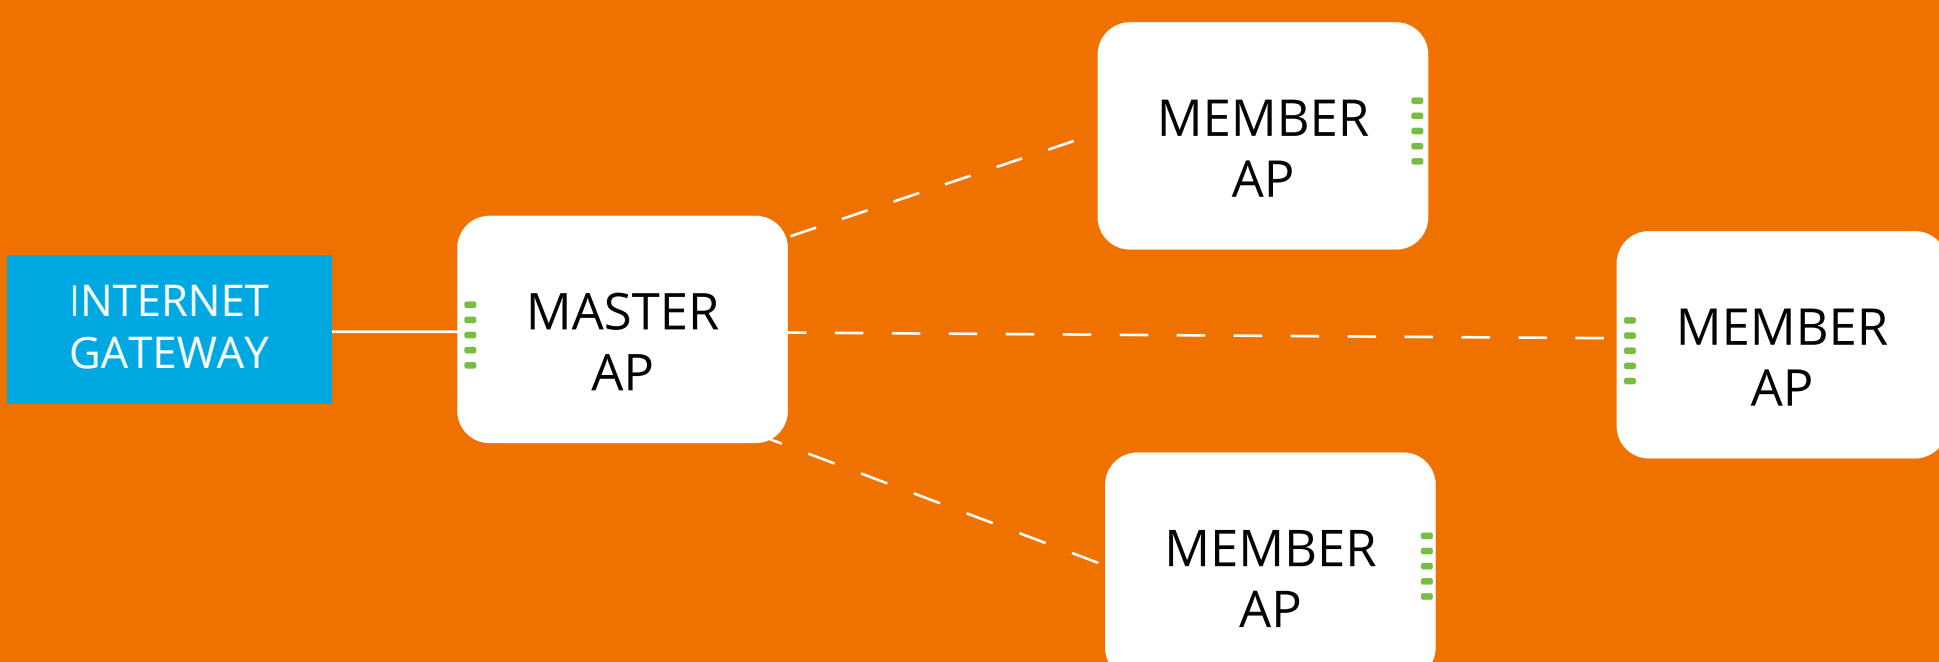

UN**TETHERED** PLACEMENT

WALL MOUNT

CEILING MOUNT

DESK MOUNT

Untethered mesh APs can be placed anywhere, allowing adds, moves and changes in seconds at your convenience.

UN**COMPLICATED** SETUP

Uncomplicated network setup anyone can do in 10 minutes out of the box. You just configure one master AP using a setup wizard on your smartphone, and the master configures the rest for you, automatically.

UN**RESTRICTED** MANAGEMENT

Your APs aren't tethered, why should you be? You can fully manage your Unleashed network from an intuitive mobile app.

- Simple configuration wizards
- Speed test and trouble shooting tools
- See users, app usage and Wi-Fi health
- Charts and data you can understand