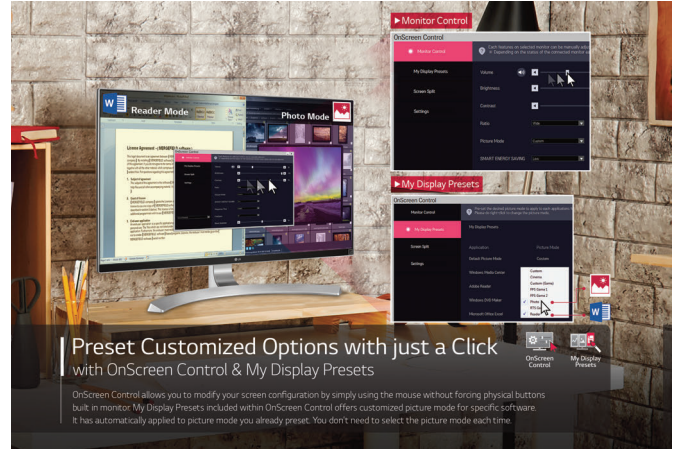

Preset Customized Options with just a Click with OnScreen Control & My Display Presets

TOTAL COLOR MANAGEMENT

The Color Calibration feature maintains the original color of monitor through calibrator and dedicated calibration SW 'True Color Pro'. Multiple Picture Mode includes various color mode presets for viewing environments or as any kind of your visual-work.