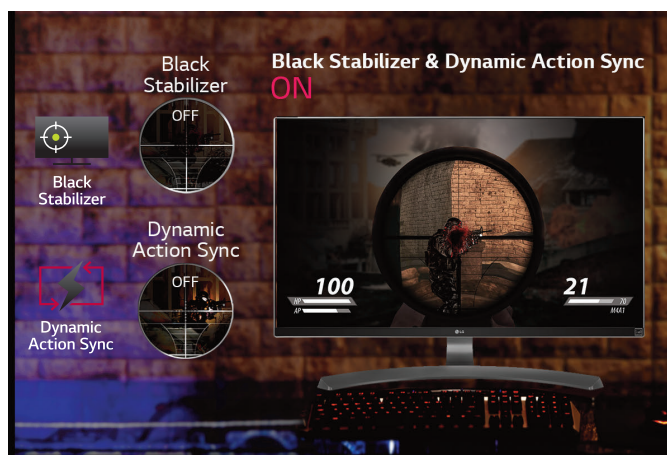

### USB-C

USB-C ports will transform an ordinary work room into an advanced work studio by increasing the work efficiency. Connecting single USB-C cable allows simultaneous transfer of 4K screen, data and power to charge laptop or mobile device battery. In other words, you can replace all the messy cables & power brick with a single USB-C cable.

### BLACK STABILIZER

The Black Stabilizer allows gamers to have better visibility, even in deep-dark scenes or too-light scenes. It lets you have better strategy by enabling you to see if there is an enemy or object waiting to interrupt you in the darkest area. Plus, there is no more worry when facing a bright area, such as a flash bang attack; the Black Stabilizer effect minimizes visually-compromised areas on the screen during the flash bang.