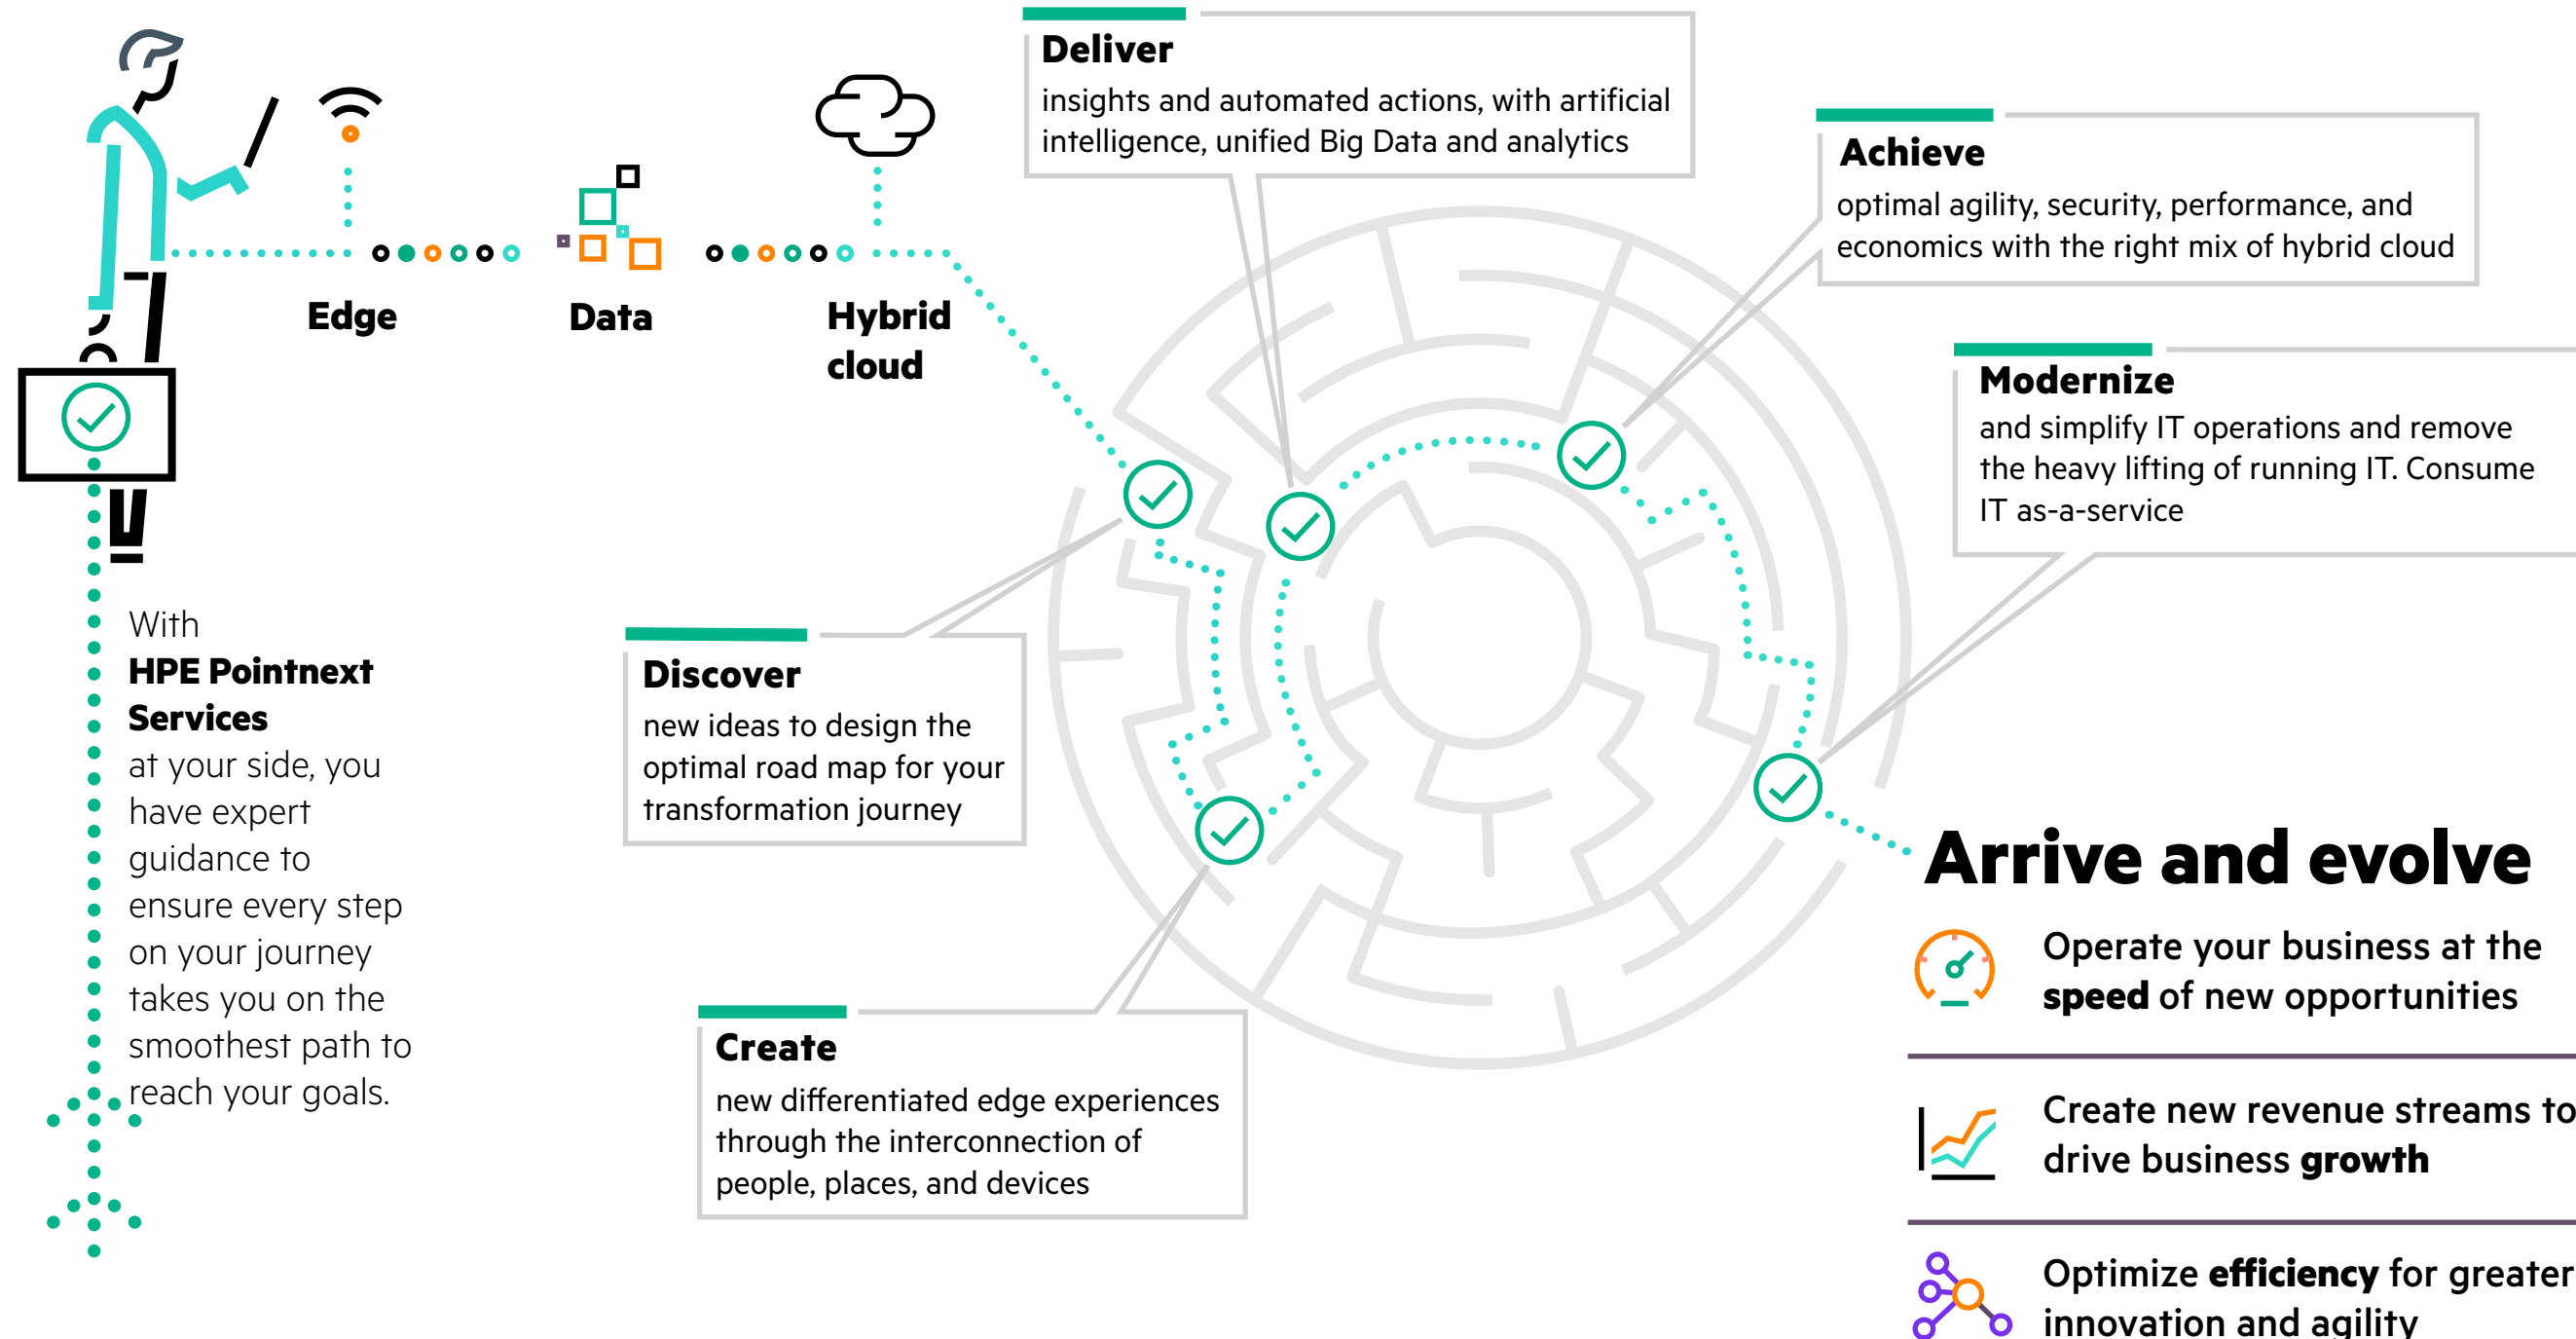

EXPERTISE TO HELP YOU NAVIGATE FROM YOUR NOW TO YOUR NEXT

Future-focused services to accelerate outcomes from edge to cloud

With **HPE Pointnext Services** at your side, you have expert guidance to ensure every step on your journey takes you on the smoothest path to reach your goals.

People. Technology. Economics.

25,000 IT Experts

11,000+ Projects Delivered/Year

80 Countries

30+ Ecosystem Partners

Leader in consumption-based IT

25,000 IT experts in HPE Pointnext Services, help you move fast, grow your business, and save cost. We advise on IT strategy for hybrid cloud, AI, and edge, design and build best-in-class IT solutions and help you operate and consume IT as-a-service. Our services team can help point you to what's next.