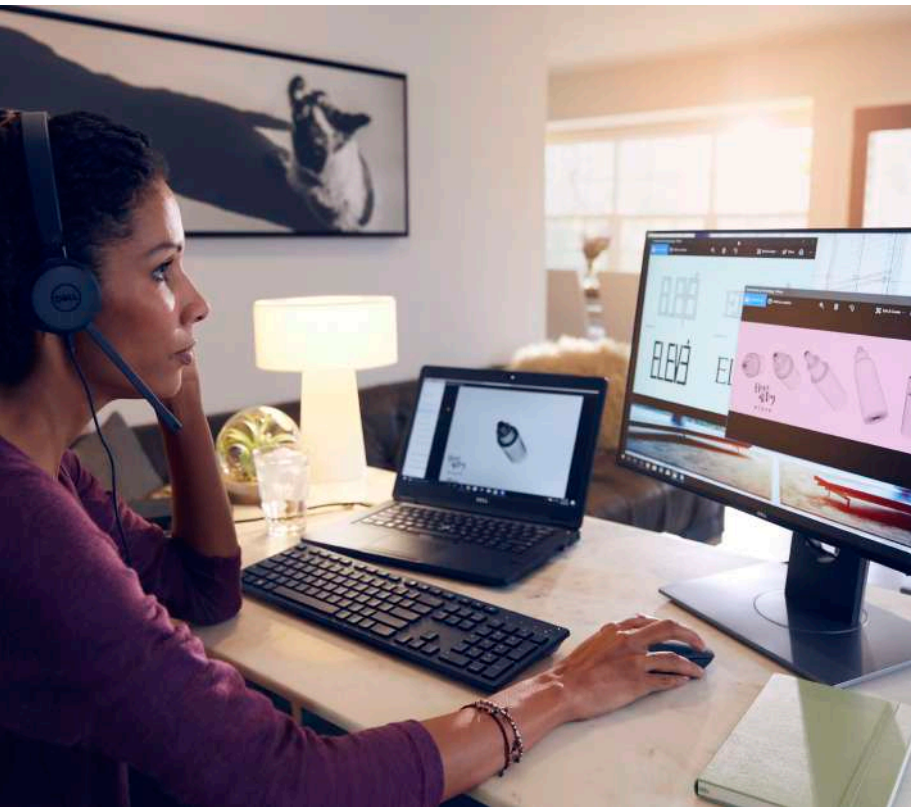

4

5

6

Dell Wireless Mouse | WM326 (Not in picture)

With up to 18 months** of battery life and convenient navigation on any surface you can enjoy reliable wireless performance, no matter where you are.

* Shown with OptiPlex 7770 All-in-One with 4K Display

** Battery life may vary based on usage and computing conditions.